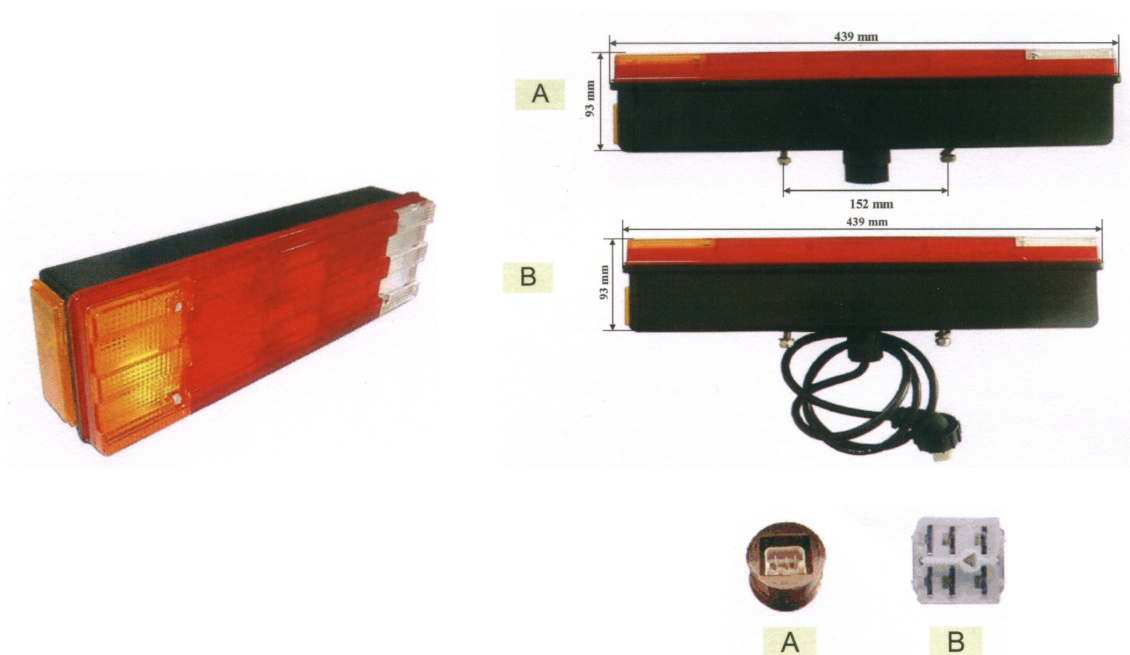

FAROLIM 5 FUNÇÕES SCHMITZ

80039031 – Farolim LH/RH C/ Cabo 1,44m e Conector B - C/ Side Marker

80039033 – Farolim LH/RH C/ Cabo 1,44m e Conector B - S/ Side Marker

80039035 – Farolim LH/RH C/ Conector A - C/ Side Marker

80039037 – Farolim LH/RH C/ Conector A - S/ Side Marker

81039010 – Vidro Farolim LH/RH