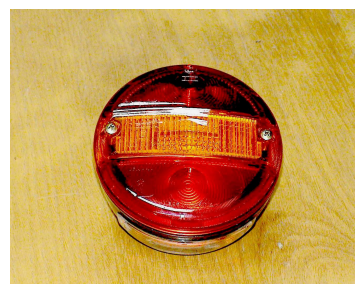

80039011 – Farolim Rect. LH Schmitzpoint
S/ Side Marker

80039012 – Farolim Rect. RH Schmitzpoint
S/ Side Marker

80039021 – Farolim Rect. LH Schmitzpoint
C/ Side Marker

80039022 – Farolim Rect. RH Schmitzpoint
C/ Side Marker

81039010 – Vidro de Farolim