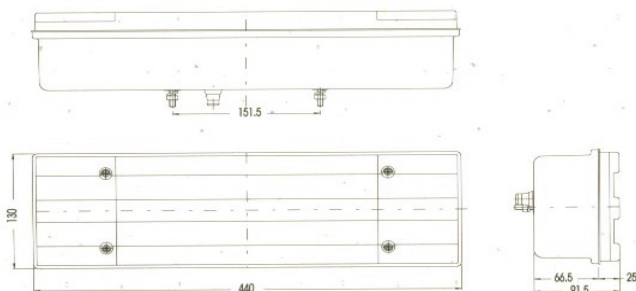

80039011 – Farolim Rect. LH Schmitzpoint
S/ Side Marker

80039012 – Farolim Rect. RH Schmitzpoint
S/ Side Marker

80039021 – Farolim Rect. LH Schmitzpoint
C/ Side Marker

80039022 – Farolim Rect. RH Schmitzpoint
C/ Side Marker

81039010 – Vidro de Farolim