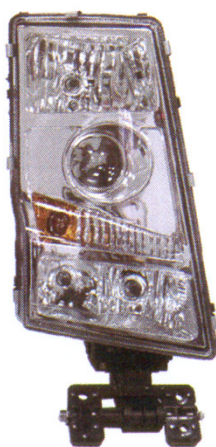

90009001 – Optica Principal LH C/ Conector Redondo - Volvo FH/FM

90009002 - Optica Principal RH C/ Conector Redondo - Volvo FH/FM

90009003 - Optica Principal LH C/ Conector Flat, Reg. Elect. - Volvo FH/FM

90009004 - Optica Principal RH C/ Conector Flat, Reg. Elect. - Volvo FH/FM