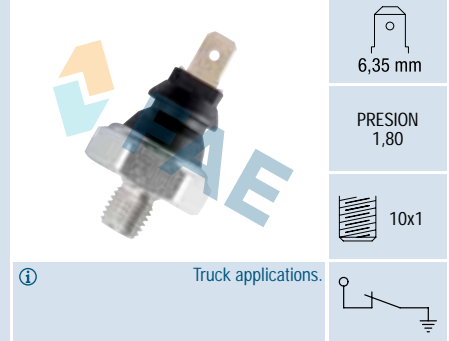

6,35 mm

PRESION
1,80

10x1

Truck applications.