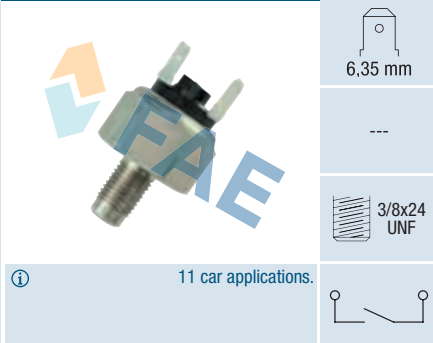

Ref. 21030

Suitable / Reemplaza:

Rover 122 779
132 569
SAV 9283

6.35 mm

3/8x24
UNF

① 11 car applications.

Ref. 21080

Suitable / Reemplaza:

Mercedes 000 545 01 09
000 545 46 09
6001 385 0100
Pegaso 113945515H
VW 113 945 515 H