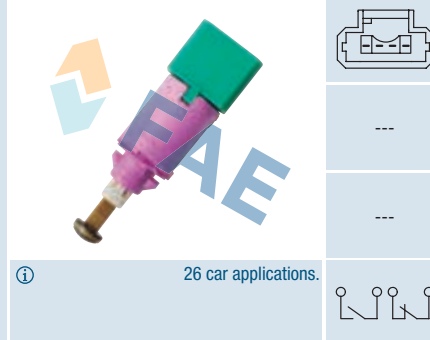

Ref. 24904 **NEW**

Suitable / Reemplaza:

Renault 25 32 000 03R

26 car applications.

Ref. 24900

Suitable / Reemplaza:

G.M. 93851952
95514760
Nissan 25320-00QAE
Opel 4406542
4414818
Renault 25 32 500 07R
82 00 168 240