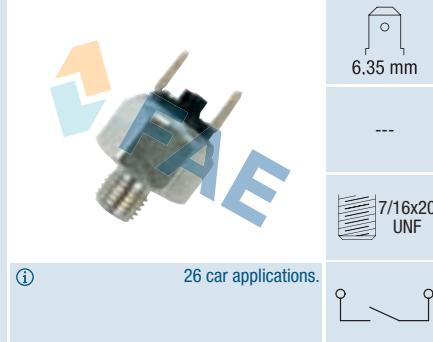

6.35 mm

7/16x20
UNF

① 26 car applications.