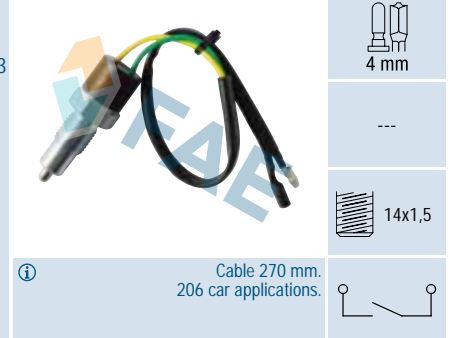

 Cable 270 mm.
 206 car applications.

Ref. 40520

Suitable / Reemplaza:
 Alfa Romeo 60806108
 60810259
 60811423
 Fiat 46410523
 7588520
 7615564

308 car applications.

Ref. 40581

Suitable / Reemplaza:
 Rover IGM 500011