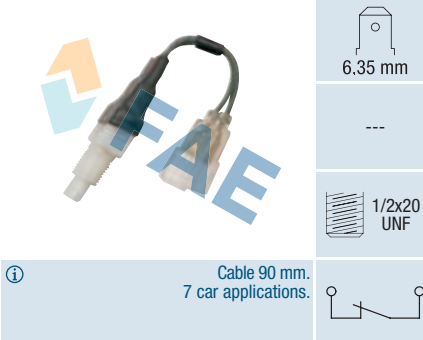

Ref. 24710

Suitable / Reemplaza:

Rover PRC 4297
SMB 419

6,35 mm

1/2x20 UNF

ⓘ Cable 90 mm.
7 car applications.

Ref. 24730

Suitable / Reemplaza:

Nissan 16841-D6200