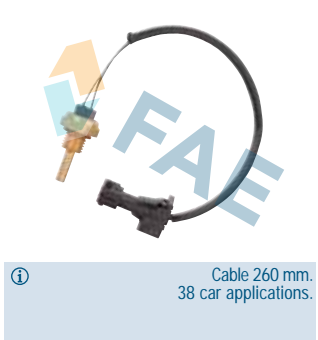

Cable 260 mm.
38 car applications.

Ref. 32741

Suitable / Reemplaza:
Saab 90 490 017
91 82 270

Cable 260 mm.
31 car applications.

Ref. 34010

Suitable / Reemplaza:

Chrysler J0-767751
Renault 77 00 755 595
77 00 758 464
77 00 767 751