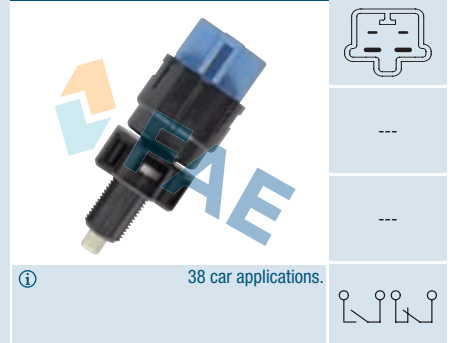

Ref. 24602 **NEW**

Suitable / Reemplaza:

Honda 36750-S5A-J01
36750-S5A-J02
36750-SDA-A01
36750-SDA-A02
36750-SJA-003
36750-SJA-013
36750-SMA-003