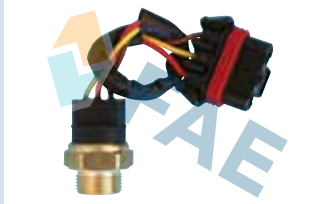

Ref. 38300

Suitable / Reemplaza:
G.M. 90355880
Opel 1338504

100° - 95°
110° - 105°

Cable 230 mm.
4 car applications.