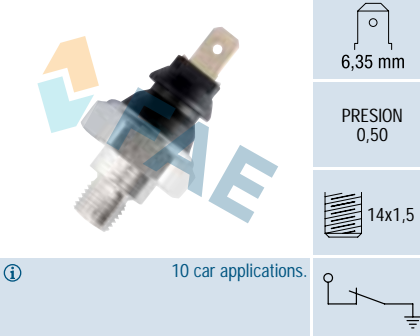

Ref. 12250

Suitable / Reemplaza:

Citroën 5.464.665
5.490.801
75.413.615
75.490.801
95.495.159
5495159

Fiat