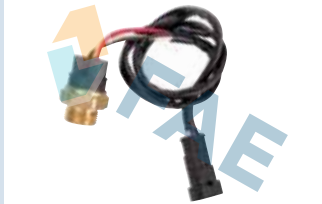

Ref. 38280

Suitable / Reemplaza:
Alfa Romeo 060606532

92° - 87°
97° - 92°

Cable 560 mm.
5 car applications.