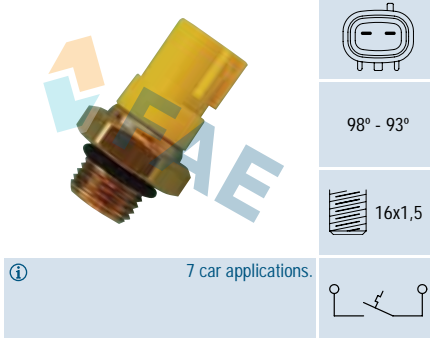

Ref. 36520

Suitable / Reemplaza:

G.M. 96060143
96063056
96065661
Holden 1760070821
Suzuki 17600-70821
17680-60B10
17680-70B10

98° - 93°

7 car applications.

Ref. 36560

Suitable / Reemplaza:
Holden 8942712090
Toyota 89427-12090