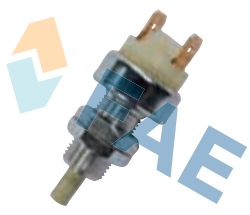

Scania 234736

6,35 mm

Truck applications.

Ref. 25140

Suitable / Reemplaza:

Man 81.25505.0827
M.B. Trucks 003 545 12 14
Steyr 692.00.71.0003

6,35 mm

Truck applications.