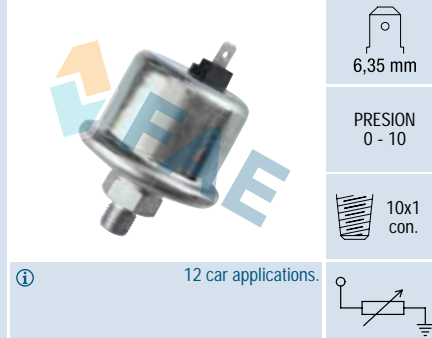

Ref. 14610

Suitable / Reemplaza:

VW 049 919 561
321 919 561 B