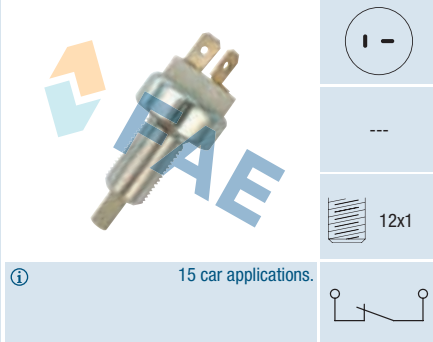

Ref. 24180

Suitable / Reemplaza:

Mercedes 000 545 69 09
Porsche 477 945 515
VW 2D0 945 515

12x1

15 car applications.

Ref. 24240

Suitable / Reemplaza:

M. Ibérica 13200245-0
13200245-1
13200245-2