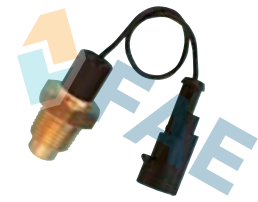

16x1,5
con.

① Cable 177 mm.
1 car application.

**Ref. 32570**

Suitable / Reemplaza:
Rover GTR 179
YCB 10004

1/8x27
NPTF

① 7 car applications.

**Ref. 32620**

Suitable / Reemplaza:
Iveco 4840434