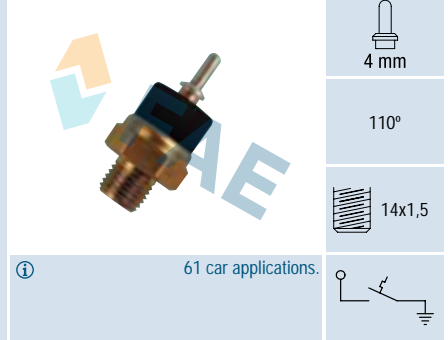

3

Ref. 35700

Suitable / Reemplaza:
Renault 77 00 790 581

65°

14x1,25

14 car applications.

Ref. 35780

Suitable / Reemplaza:
Mercedes 006 545 37 24