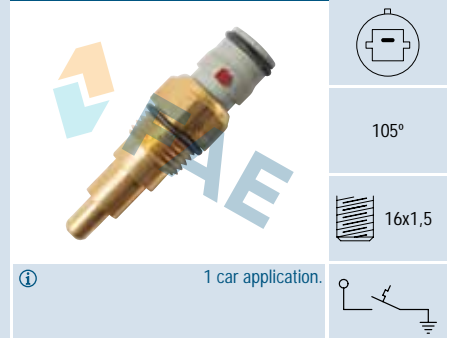

105°

1 car application.