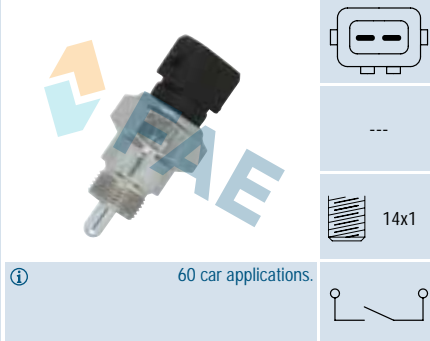

---

① 60 car applications.