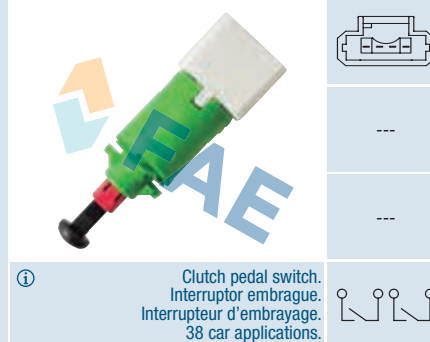

Ref. 24894 NEW

Suitable / Reemplaza:
Renault 25 32 514 56R

① Clutch pedal switch.
Interruptor embrague.
Interrupteur d'embrayage.
38 car applications.