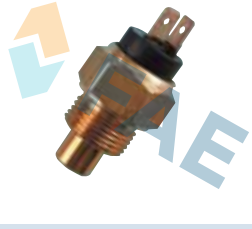

Ref. 34270

Suitable / Reemplaza:
Alfa Romeo 60573387

110°

2 car applications.