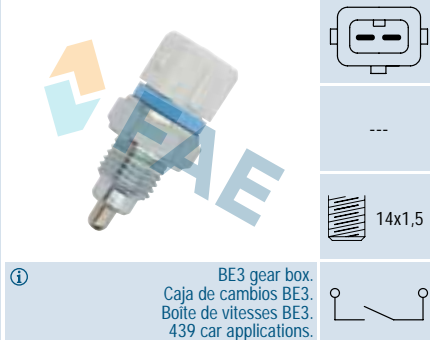

① 422 car applications.

Ref. 40605 *NEW*

 Suitable / Reemplaza:
G.M. 9161022
Nissan 32005-00QAB
 77008-08088
Opel 4500722
Renault 77 00 808 088

① 110 car applications.

Ref. 40650

 Suitable / Reemplaza:
Citroën 96.018.108
 2257.33
 2257.41
Fiat 9601810880
Peugeot 2257.33
 2257.41