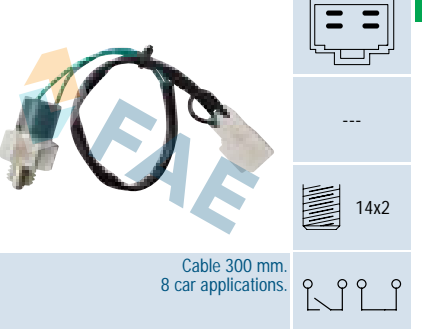

Ref. 41286 *NEW*

Suitable / Reemplaza:
Kia OK201 17640
OK201 17640 A

14x2

Cable 300 mm.
8 car applications.