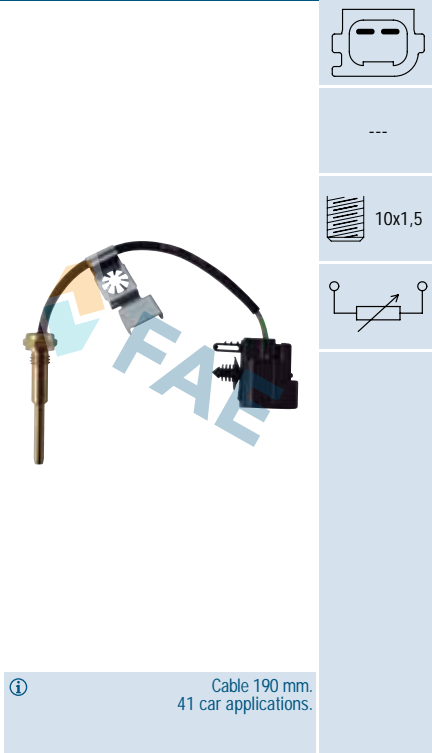

10x1,5

Cable 190 mm.
41 car applications.

Ref. 32480

Suitable / Reemplaza:
Land Rover YCB 10019

4 mm

1/8x27
NPTF

1 car application.

Ref. 32500