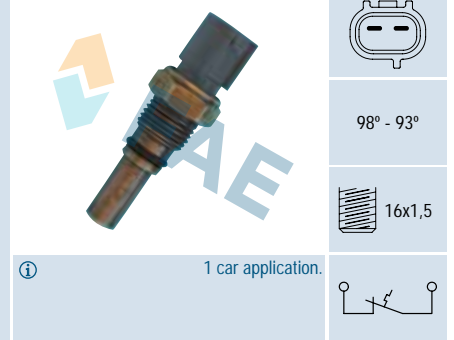

98° - 93°

1 car application.

Ref. 36520

Suitable / Reemplaza:

G.M. 96060143
96063056
96065661
Holden 1760070821
Suzuki 17600-70821
17680-60B10
17680-70B10