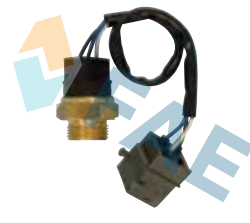

Ref. 38400

Suitable / Reemplaza:
Saab 40 86 682
95 67 967

92° - 87°
106° - 101°

22x1,5

Cable 280 mm.
27 car applications.