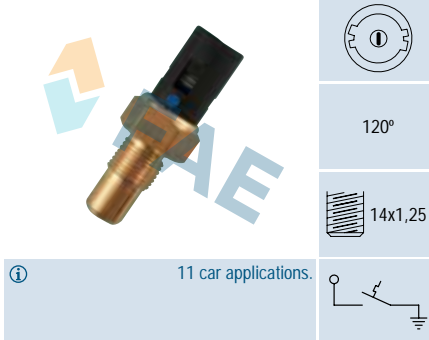

Ref. 35750

Suitable / Reemplaza:
Renault 77 00 809 907

120°

14x1,25

11 car applications.

Ref. 35810

Suitable / Reemplaza:
Volvo 3435172-6