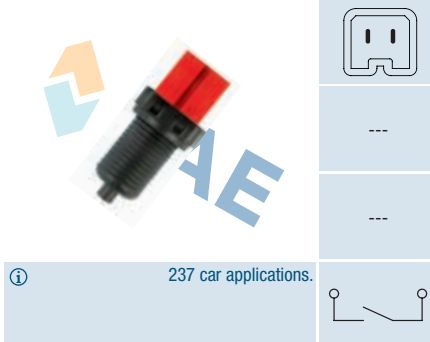

Ref. 24885

Suitable / Reemplaza:
Citroën 4534.27
4534.37
Fiat 9622578880
9643184680
Peugeot 4534.27
4534.37

① 237 car applications.