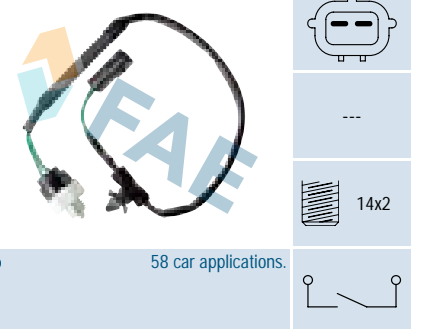

Ref. 41281 *NEW*

Suitable / Reemplaza:
Mazda G5S2-17-640

14x2

58 car applications.

Ref. 41255

Suitable / Reemplaza:
Mazda AC04-17-640
Nissan 32006-6J000
32006-6J00A
32006-6J00B
32006-95FOA
Renault 32 00 66J 000
32 00 66J 00A