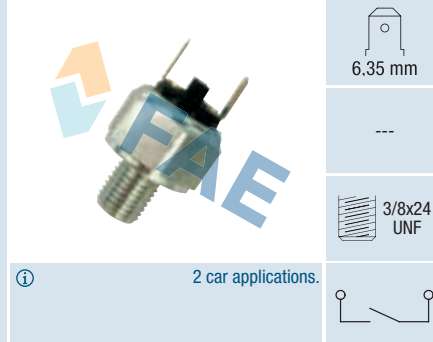

6.35 mm

3/8x24
UNF

① 2 car applications.