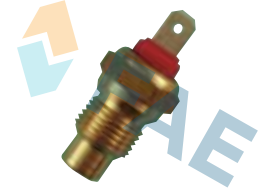

Ref. 31590

Suitable / Reemplaza:

Fiat 7542186
7548005
7588803
7588883

6,35 mm

14x1,25

① 29 car applications.