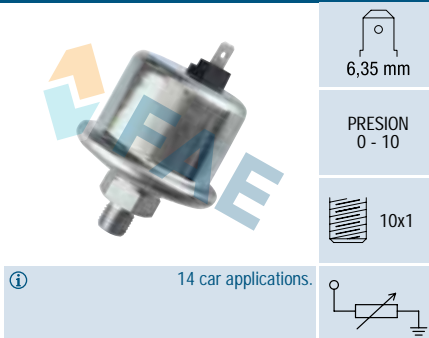

Pegaso 699.209

Ref. 14670

Suitable / Reemplaza:

Chrysler T0-755752
Renault 77 00 755 752

Ref. 14700

Suitable / Reemplaza:
Nissan 25070-G9604

PRESION
0 - 8

2 car applications.