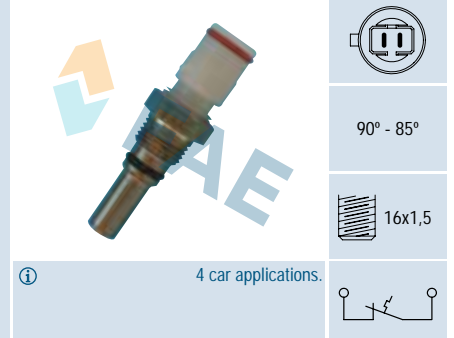

90° - 85°

4 car applications.