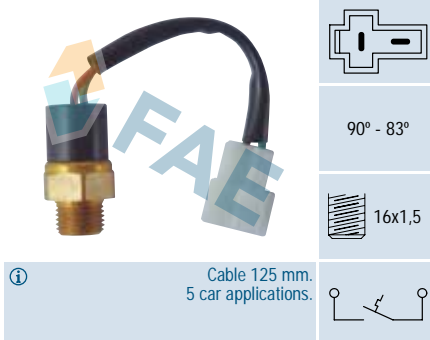

Ref. 36360

Suitable / Reemplaza:
Nissan 21595-01B00
21595-03B60

90° - 83°

16x1,5

① Cable 125 mm.
5 car applications.

Ref. 36410

Suitable / Reemplaza:
Honda 37773-P13-004