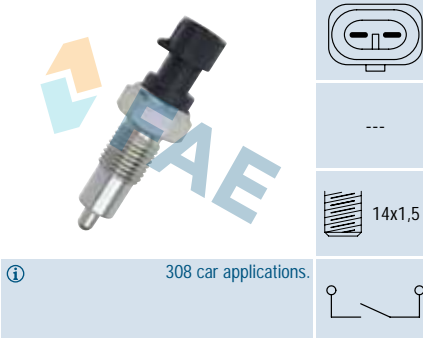

 Cable 270 mm.
 206 car applications.

Ref. 40520

Suitable / Reemplaza:
 Alfa Romeo 60806108
 60810259
 60811423
 Fiat 46410523
 7588520
 7615564

308 car applications.

Ref. 40581

Suitable / Reemplaza:
 Rover IGM 500011