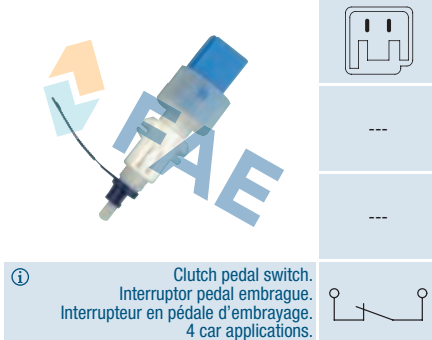

Ref. 24666

Suitable / Reemplaza:
Fiat 46837391