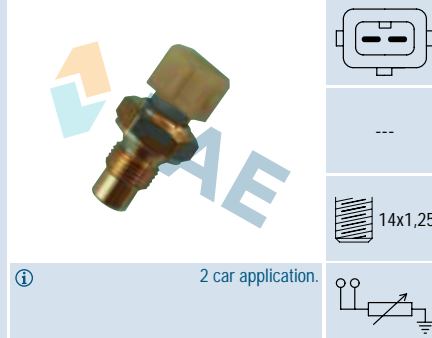

Ref. 32210

Suitable / Reemplaza:

G.M. 94235691
94237861
Isuzu 8-94235-691-0
8-94237-861-0

Ref. 32260

Suitable / Reemplaza:
Nissan 25080-62200

Ref. 32220

Suitable / Reemplaza:

M.B.Trucks 002 542 25 17
005 542 10 17
005 542 26 17
661 542 30 17
Ssangyong 0055422617
6615423017
VW 2D0 919 501 C

Ref. 32270

Suitable / Reemplaza:

BMW 1 710 511
12 62 1 710 512

Ref. 32230

Suitable / Reemplaza:

Daewoo 92061480
G.M. 03439088
34390883
90246852
90510850
Isuzu 8-92061-480-0
8-92063-941-0
Opel 1338448
1342561
1342568
1342569
5851969
Rover GTR 115
Saab 34 39 088

Ref. 32275

Suitable / Reemplaza:

BMW 1 404 699
12 61 1 404 699

Ref. 32240

Suitable / Reemplaza:

Chrysler T0-771821
Renault 77 00 771 821
77 00 784 113

Ref. 32280

Suitable / Reemplaza:

Citroën 0242.64
Peugeot 0242.64

Ref. 32250

Suitable / Reemplaza:

Mercedes 006 542 34 17

Ref. 32290

Suitable / Reemplaza:

Citroën 96.018.426
1338.09
Fiat 9601842680
Peugeot 1338.09