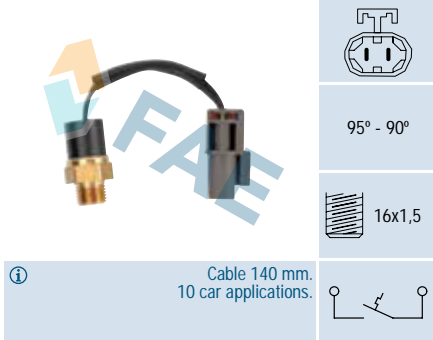

Ref. 37530

Suitable / Reemplaza:
Nissan 21595-60A00

95° - 90°

16x1,5

Cable 140 mm.
10 car applications.

Ref. 37580

Suitable / Reemplaza:
Citroën 96.064.561
Peugeot 1264.26
1264.37
1264.40