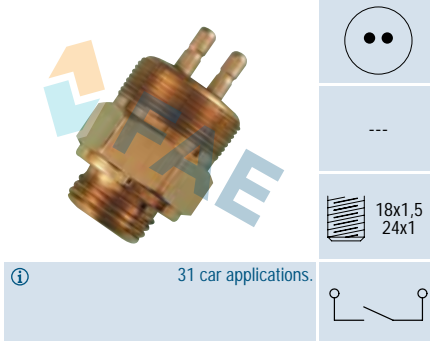

Ref. 40610

Suitable / Reemplaza:
M.B.Trucks 000 545 50 11
344 545 01 06
345 545 70 06

---

① 31 car applications.

Ref. 40655

Suitable / Reemplaza:
Seat-VW 002 945 415