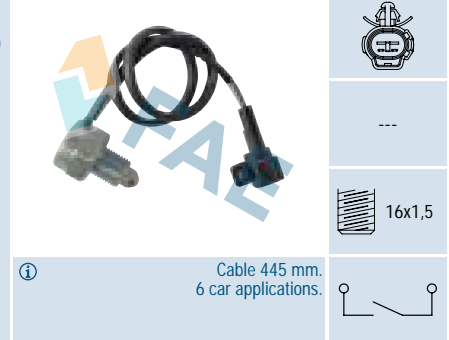

Ref. 40843 *NEW*

Suitable / Reemplaza:
Suzuki 24731-62JE0-000
Toyota 84540-52060

① Cable 445 mm.
6 car applications.