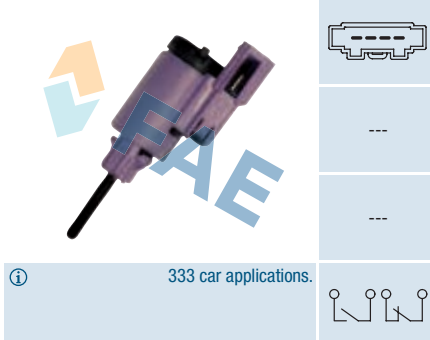

Ref. 24760

Suitable / Reemplaza:

Audi-VW 1J0 945 511 A
1J0 945 511 B
1J0 945 511 C
1J0 945 511 D
1J0 945 511 E
1J0 945 515
8E0 945 515
Ford 1070613
Skoda 1J0 945 511 B
1J0 945 511 C
1J0 945 515

① 333 car applications.

Ref. 24781 **NEW**

Suitable / Reemplaza:

Chevrolet 95368629
96436332
96440926
96552790
96874571
Daewoo 96436332
96440926
96552790
95368629
G.M. 96 440 926
96 874 571