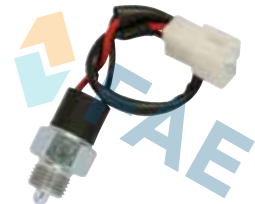

Cable 200 mm.
16 car applications.