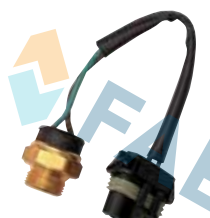

Ref. 36210

Suitable / Reemplaza:
G.M. 90346429
Opel 1341012

100° - 95°

① Cable 235 mm.
27 car applications.