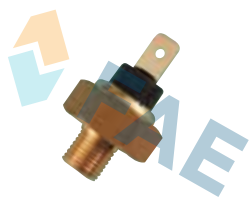

Ref. 35520

Suitable / Reemplaza:

Audi-VW 171 919 521 F

6,35 mm

120°

10x1

① 40 car applications.