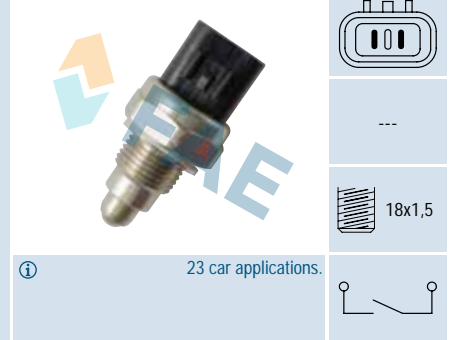

 Cable 202 mm.
 6 car applications.

Ref. 40895

Suitable / Reemplaza:

Hyundai 93860-49600
Kia OK30A 17640
93860 49600

43 car applications.

Ref. 40901 *NEW*

Suitable / Reemplaza:

Citroën 2257.57
Mitsubishi 8614A094
Peugeot 2257 57