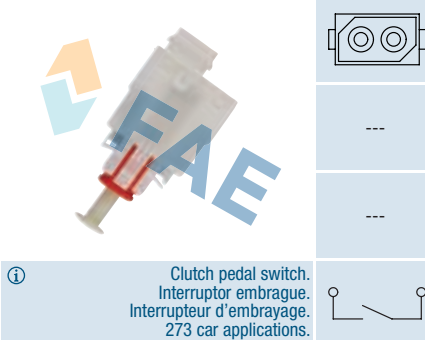

Ref. 24450

Suitable / Reemplaza:

G.M. 94118754
94362930
1953659
Ford
Isuzu 8-94118-754-0
8-94118-754-1
8-94362-930-0
Nissan 25320-01B00
25320-0T000
25320-21P00
25320-75A00
Opel 1240552
Subaru 83311-AA010

ⓘ 143 car applications.

Ref. 24470

Suitable / Reemplaza:

Mercedes 000 545 87 09

ⓘ 54 car applications.

Ref. 24454 NEW

Suitable / Reemplaza:

Nissan 25320-BC60A
25320-BC60B
25320-JY00A
Renault 25 32 0BC 60B
25 32 0JY 00A

ⓘ Clutch pedal switch.
Interruptor embrague.
Interrupteur d'embrayage.
29 car applications.

Ref. 24480

Suitable / Reemplaza:

Chrysler T0-781615
Renault 77 00 781 615

ⓘ Cruise control switch.
Interruptor desconexión velocidades.
Contacteur de Cruise Control.
43 car applications.

Ref. 24455 NEW

Suitable / Reemplaza:

Nissan 25320-BR00A

ⓘ Clutch pedal switch.
Interruptor embrague.
Interrupteur d'embrayage.
18 car applications.

Ref. 24490

Suitable / Reemplaza:

Nissan 25320-70J00

ⓘ 17 car applications.

Ref. 24460

Suitable / Reemplaza:

BMW 61 31 1 378 207
61 31 1 378 208
61 31 1 378 209
61 31 8 360 420

ⓘ 127 car applications.

Ref. 24495

Suitable / Reemplaza:

Nissan 25320-4M400
25320-4M40A
Renault 25 32 04M 400

ⓘ 136 car applications.

Ref. 24465

Suitable / Reemplaza:

BMW 61 31 1 378 210
61 31 8 360 421
8 360 421
G.M. 90494519
90569685
Opel 1239435
1239443

ⓘ Clutch pedal switch.
Interruptor embrague.
Interrupteur d'embrayage.
273 car applications.

Ref. 24496 NEW

Suitable / Reemplaza:

Nissan 25300-4M400
25300-AT300
25300-AT30A
Renault 25 30 0AT 300

ⓘ 87 car applications.