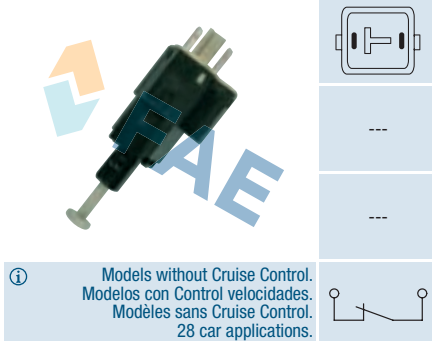

Ref. 24505

Suitable / Reemplaza:

G.M. 09132299
Opel 1240008

①

Models without Cruise Control.
Modelos con Control velocidades.
Modèles sans Cruise Control.
28 car applications.

Ref. 24518

Suitable / Reemplaza:

G.M. 9175172
Opel 1239448