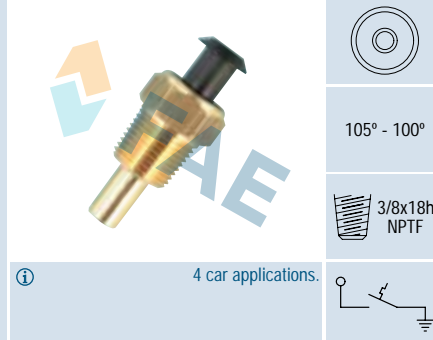

Cable 250 mm.
2 car applications.

Ref. 37601

Suitable / Reemplaza:
Chevrolet 14043275

105° - 100°

3/8x18h
NPTF

4 car applications.

Ref. 37550

Suitable / Reemplaza:
Nissan 21595-04F04
21595-63A00