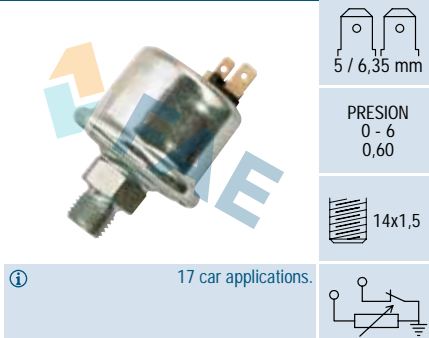

Ref. 14580

Suitable / Reemplaza:

Peugeot 77 00 542 924
Renault 60 00 000 624
60 00 005 380
77 00 542 924
77 00 644 703
77 00 709 565
Renault Trucks 28746113

Ref. 14640

Suitable / Reemplaza:

Renault Trucks 00 22 498 400