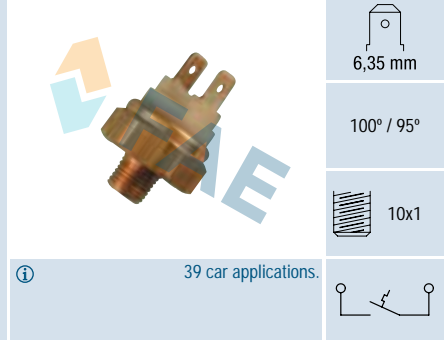

7 car applications.

Ref. 35750

Suitable / Reemplaza:
Renault 77 00 809 907

120°

14x1,25

11 car applications.

Ref. 35810

Suitable / Reemplaza:
Volvo 3435172-6