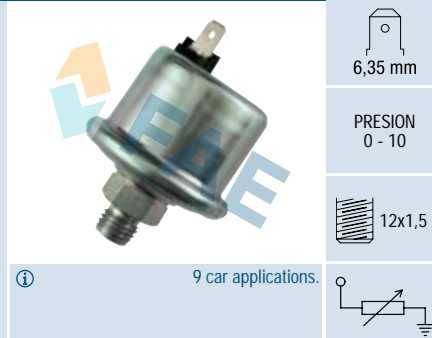

Ref. 14580

Suitable / Reemplaza:

Peugeot 77 00 542 924
Renault 60 00 000 624
60 00 005 380
77 00 542 924
77 00 644 703
77 00 709 565
Renault Trucks 28746113

Ref. 14640

Suitable / Reemplaza:

Renault Trucks 00 22 498 400