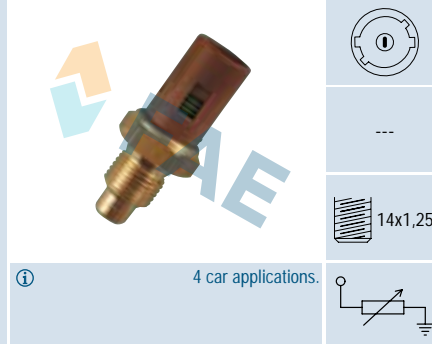

Ref. 32500

Suitable / Reemplaza:
Renault 77 00 809 909

14x1,25

4 car applications.