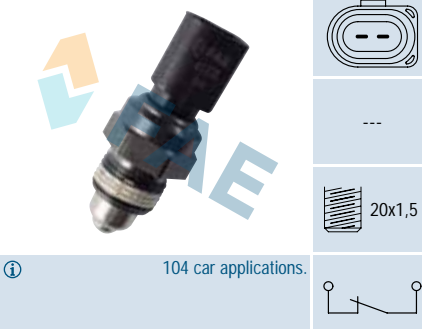

Ref. 41270

Suitable / Reemplaza:
Audi-VW 02K 945 415

20x1,5

104 car applications.

Ref. 41290

Suitable / Reemplaza:
Mercedes 203 545 01 06