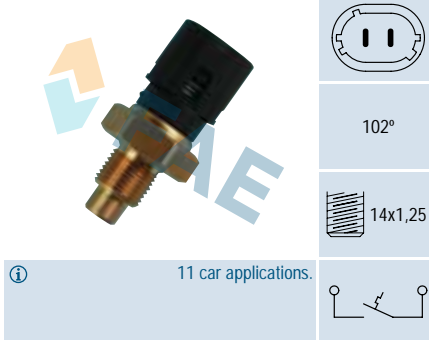

2 car applications.

Ref. 35790

Suitable / Reemplaza:
G.M. 97081229
Opel 1338453

4 mm

55°

1/8x28
BSPCable 260 mm.
15 car applications.

Ref. 35720

Suitable / Reemplaza:
Renault 77 00 260 972