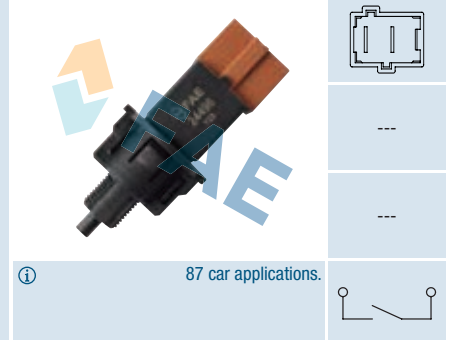

Ref. 24496 NEW

Suitable / Reemplaza:

Nissan 25300-4M400
25300-AT300
25300-AT30A
Renault 25 30 0AT 300