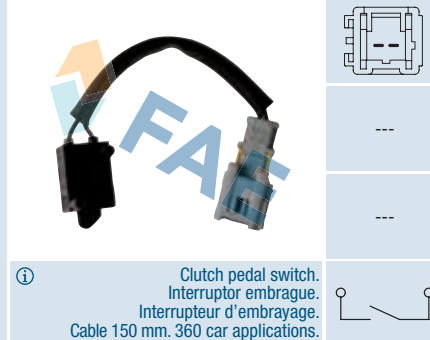

Renault 82 00 168 238

49 car applications.

Ref. 24907

Suitable / Reemplaza:

Citroën 96.528.434.80
96.639.283.80
Peugeot 2189.20
2189.24

Clutch pedal switch.
Interruptor embrague.
Interrupteur d'embrayage.
Cable 150 mm. 360 car applications.