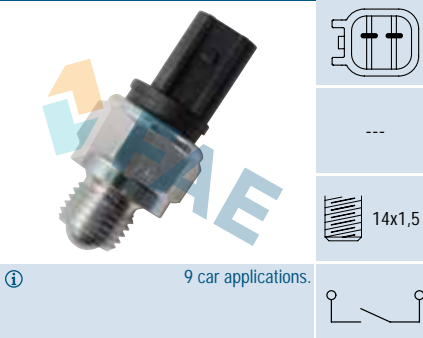

Ref. 40565 *NEW*

Suitable / Reemplaza:
Land Rover LR001351
Volvo 30684617

9 car applications.

Ref. 40586

Suitable / Reemplaza:
Honda 35600-PBW-003
Land Rover AMR 6666