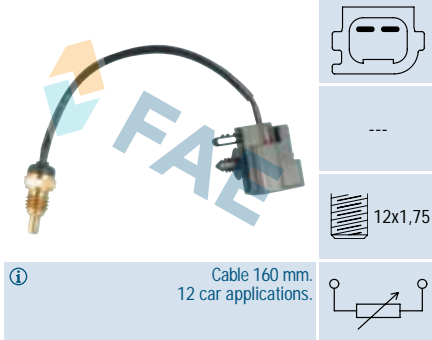

Suitable / Reemplaza:
Land Rover AMR 2273
AMR 3321

4 mm

1/8x27
NPTF

3 car applications.

Ref. 32426

Suitable / Reemplaza:
Ford 1079267
4074917
98FF-6G004-AC

12x1,75

Cable 160 mm.
12 car applications.