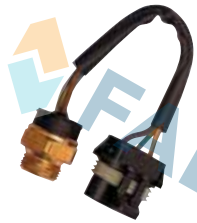

Ref. 38060

Suitable / Reemplaza:
G.M. 90336709
Opel 1341020

100° - 95°
110° - 105°

Cable 220 mm.
8 car applications.