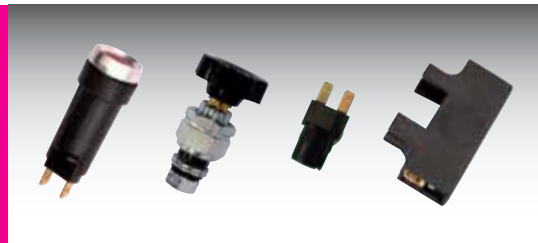

**SWITCHES AND SENSORS
INTERRUPTORES Y SENSORES
INTERRUPTEURS ET CONTACTEURS**

**GAUGES, KITS, GADGETS, VARIOUS
INDICADORES, KITS, GADGETS, VARIOS
INDICATEURS, KITS, GADGETS, DIVERS**

9

**GAUGES, KITS, GADGETS, VARIOUS
INDICADORES, KITS, GADGETS, VARIOS
INDICATEURS, KITS, GADGETS, DIVERS.....**

Pgs. 138 - 145