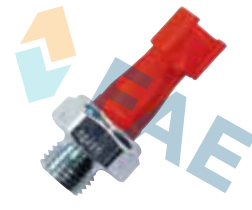

Ref. 12431

Suitable / Reemplaza:

- Fiat 46472027
- Peugeot 1131.J9
- 1131.K7

PRESSION
0,60

① 4 car applications.

Ref. 12420

Suitable / Reemplaza:

- Ford 1953653
- 1953654
- 1961085
- Holden 2524089915
- 2524089920
- Nissan 25070-89972
- 25070-D4200
- 25240-70J00
- 25240-70J0E
- 25240-89915
- 25240-89920
- 25240-89960
- 25240-8996E
- 25240-G2400
- 25240-G240A
- Renault 25 24 089 960