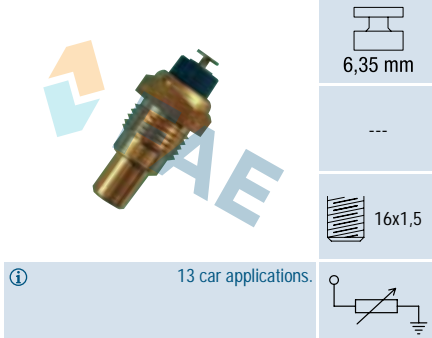

Ref. 32210

Suitable / Reemplaza:

G.M. 94235691
94237861
Isuzu 8-94235-691-0
8-94237-861-0