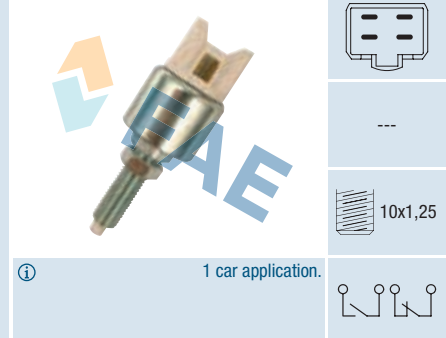

10x1,25

ⓘ 1 car application.

Ref. 24605

Suitable / Reemplaza:

G.M. 94850706
Toyota 84340-22090
84340-22100
84340-22110
84340-28030
84340-30050
84340-30070
84340-50010