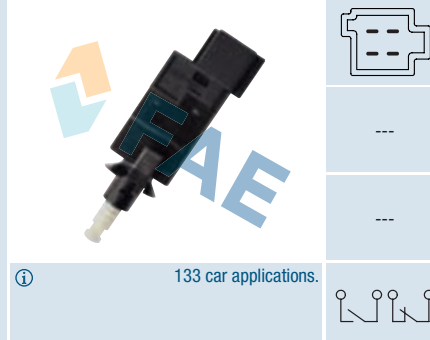

Ref. 24785 **NEW**

Suitable / Reemplaza:

Mercedes 001 545 20 09
001 545 38 09
001 545 87 09

① 133 car applications.