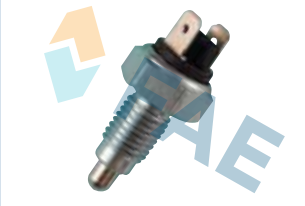

Ref. 40380

Suitable / Reemplaza:
G.M. 90069100
Opel 1239260

---

61 car applications.

Ref. 40320

Suitable / Reemplaza:
Fiat 4418599
4455299
Seat 3934555
3934556
3943832
4418599
SE-141952000 A