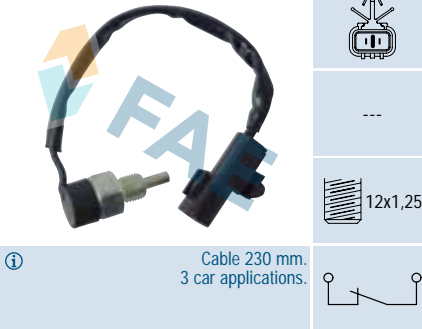

Ref. 41248

Suitable / Reemplaza:
Mitsubishi MR-410768

12x1,25

Cable 230 mm.
3 car applications.

Ref. 41280

Suitable / Reemplaza:
Mazda F522-17-640 B
F522-17-640 C
F523-17-640 B
G5F1-17-640 A
G5F1-17-640 B