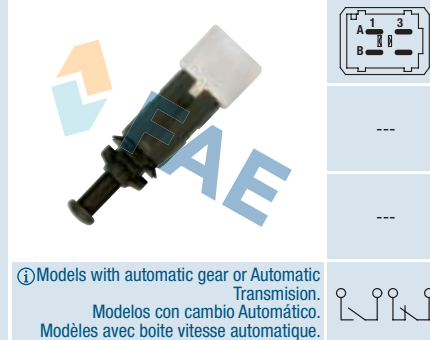

① Models with automatic gear or Automatic Transmission.
Modelos con cambio Automático.
Modèles avec boîte vitesse automatique.

Models with left hand drive.
Modelos conducción izquierda.
Modèles conduction à gauche.
392 car applications.