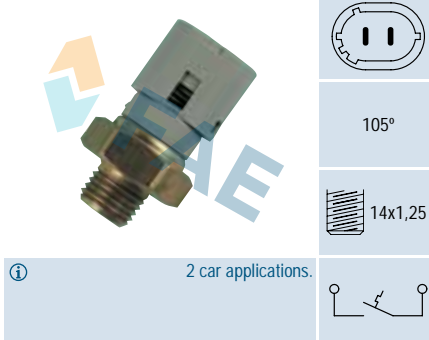

Ref. 35710

Suitable / Reemplaza:
Renault 77 00 855 325

105°

14x1,25

2 car applications.

Ref. 35790

Suitable / Reemplaza:
G.M. 97081229
Opel 1338453