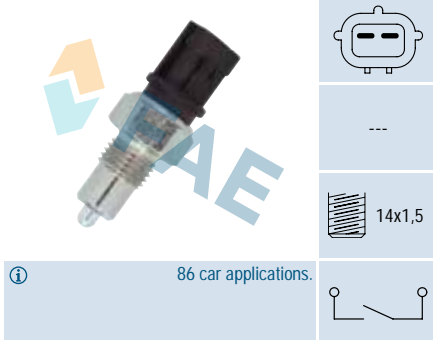

① 86 car applications.

Ref. 40845

Suitable / Reemplaza:
Suzuki 24750-62JE0-000
Toyota 84210-14030
84210-14040
84210-60030

① Cable 270 mm.
20 car applications.

Ref. 40846

Suitable / Reemplaza:
 G.M. 94848874
 Holden 8421012040
 Porsche 997 613 180 01
 Toyota 84210-04010
 84210-0K010
 84210-12040
 84210-52050
 84222-12010
 VW J84 210 120 40