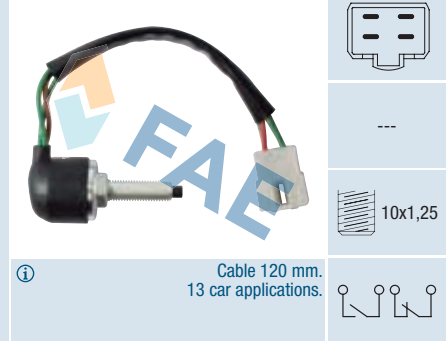

Ref. 24616 NEW

Suitable / Reemplaza:

Hyundai 93810-29100

10x1,25

ⓘ Cable 120 mm.
13 car applications.