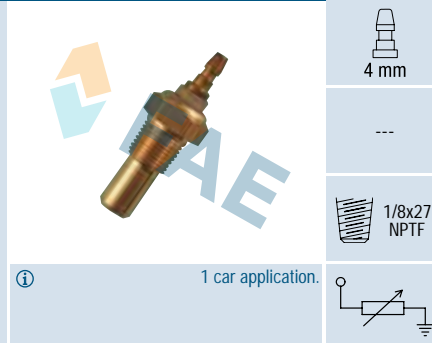

10x1,5

Cable 190 mm.
41 car applications.

Ref. 32480

Suitable / Reemplaza:
Land Rover YCB 10019

4 mm

1/8x27
NPTF

1 car application.

Ref. 32500