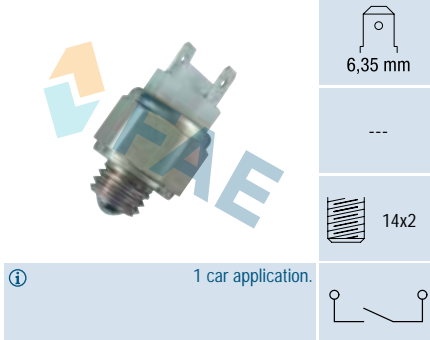

Ref. 40620

Suitable / Reemplaza:
G.M. 7316598

---

① 1 car application.

Ref. 40660

Suitable / Reemplaza:
Rover UMB 10003
Seat-VW 020 945 415 A
002 945 415 B
Skoda 005 566 119