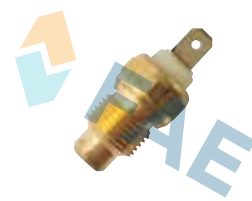

Ref. 31360

Suitable / Reemplaza:
Volvo 460191
460191-0

6,35 mm

5/8x18
UNF

34 car applications.

Ref. 31450

Suitable / Reemplaza:
Volvo 3205685
3205685-5

6,35 mm