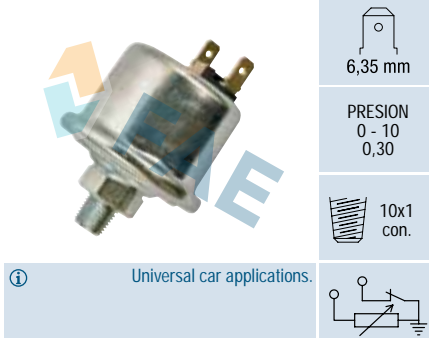

Ref. 14590

Suitable / Reemplaza:

Jaeger 083612.05
Universal