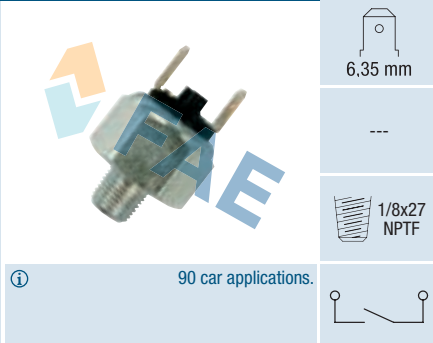

6.35 mm

1/8x27
NPTF

① 90 car applications.

Ref. 21060

Suitable / Reemplaza:

Peugeot 4608.11
Talbot 4040536724
SG-87171030 E