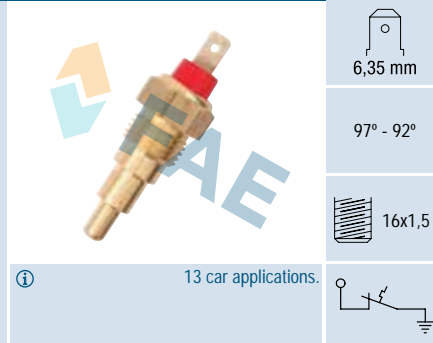

6,35 mm

97° - 92°

16x1,5

13 car applications.