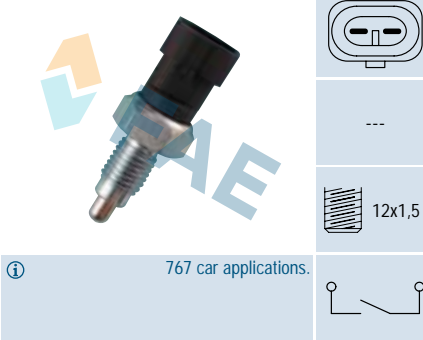

 12x1

① 6 car applications.

Ref. 40506 *NEW*

Suitable / Reemplaza:
Chevrolet 95028604
96628655
Daewoo 95028604
96628655
Opel 4803447
4818663

 12x1,5

① 43 car applications.

Ref. 40510

Suitable / Reemplaza:
 Alfa Romeo 71740080
 Daewoo 90245033
 96192077
 Fiat 71740022
 71740080
 73503780
 G.M. 90245033
 9185908
 Opel 1239196
 1239266
 Peugeot 2257.56
 Saab 42 32 666
 91 85 908