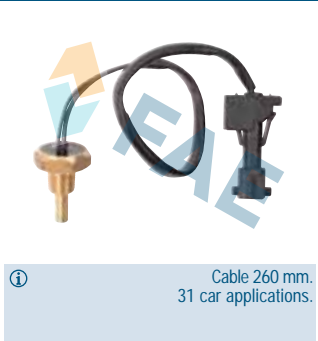

Cable 260 mm.
38 car applications.

Ref. 32741

Suitable / Reemplaza:
Saab 90 490 017
91 82 270

Cable 260 mm.
31 car applications.

Ref. 34010

Suitable / Reemplaza:

Chrysler J0-767751
Renault 77 00 755 595
77 00 758 464
77 00 767 751