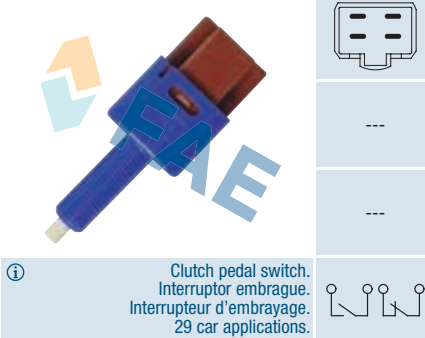

Ref. 24470
Suitable / Reemplaza:

Mercedes 000 545 87 09

ⓘ 54 car applications.

Ref. 24454 NEW
Suitable / Reemplaza:

Nissan 25320-BC60A
 25320-BC60B
 25320-JY00A
Renault 25 32 0BC 60B
 25 32 0JY 00A

 ⓘ Clutch pedal switch.
 Interruptor embrague.
 Interrupteur d'embrayage.
 29 car applications.