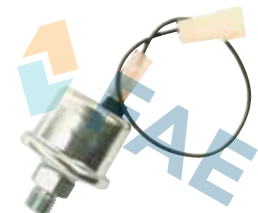

4 mm

PRESION
0 - 3

203 car applications.

Ref. 14790

Suitable / Reemplaza:
Iveco 4745192

6,35 mm

PRESION
0 - 12

Cable 280 mm.
7 car applications.