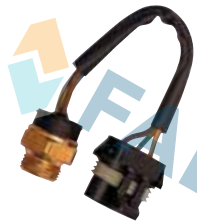

Ref. 38090

Suitable / Reemplaza:
Alfa Romeo 60543482
60593572
60806748
Fiat-Lancia 7576345
7596228

92° - 87°
97° - 92°

Cable 250 mm.
39 car applications.

Ref. 38050

Suitable / Reemplaza:
G.M. 90336732
Opel 1341019