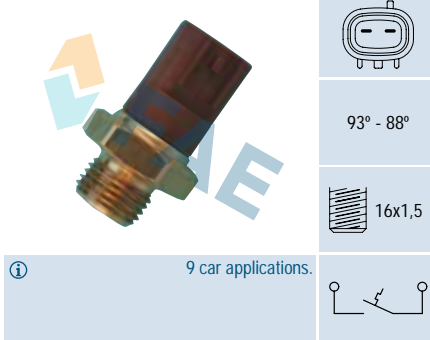

Ref. 36510

Suitable / Reemplaza:

Subaru 25242-KA110
Suzuki 17600-70811
17680-60B00
17680-70B00

93° - 88°

9 car applications.

Ref. 36550

Suitable / Reemplaza:
Toyota 89428-24010