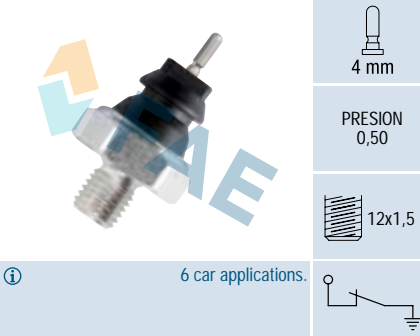

Ref. 12280

Suitable / Reemplaza:

Citroën 5.406.215