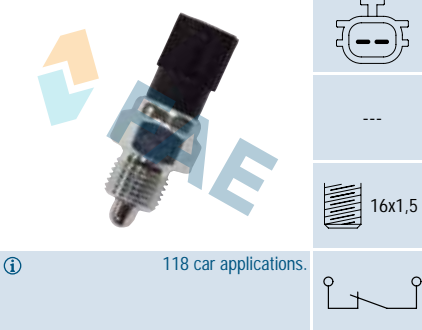

16x1,5

118 car applications.