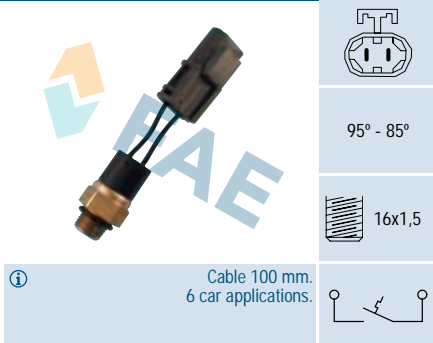

Cable 250 mm.
2 car applications.

Ref. 37601

Suitable / Reemplaza:
Chevrolet 14043275

105° - 100°

3/8x18h
NPTF

4 car applications.

Ref. 37550

Suitable / Reemplaza:
Nissan 21595-04F04
21595-63A00