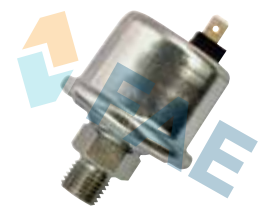

Ref. 14770

Suitable / Reemplaza:
Renault Trucks 00 28 746 116
28 74 6116
40 21 692 140
50 00 083 268

6,35 mm

PRESION
0 - 10

Truck applications.