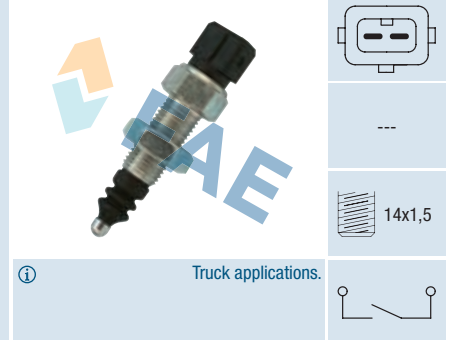

 ⓘ Cable 90 mm.
 7 car applications.

Ref. 24730
Suitable / Reemplaza:

Nissan 16841-D6200

14x1,5

ⓘ Truck applications.

Ref. 24740
Suitable / Reemplaza:

Derbi
Universal motos

1/4x32 UNF