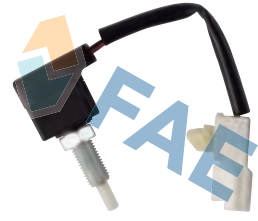

ⓘ Clutch pedal switch.
Interruptor embrague.
Interrupteur d'embrayage.
Cable 100 mm. 154 car applications.