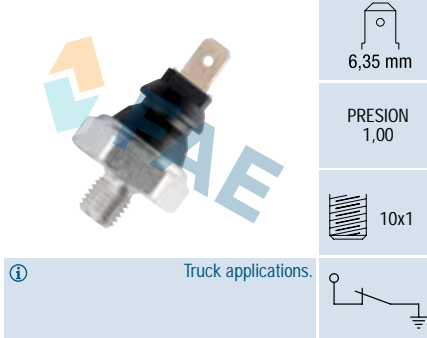

PRESION 0,65

6 car applications.

Ref. 11370

Suitable / Reemplaza:
Pegaso 523.695
566.361

6,35 mm

PRESION
1,00

10x1

Truck applications.