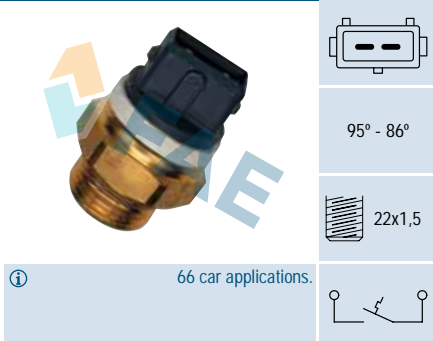

Ref. 37570

Suitable / Reemplaza:
Citroën 96.009.503
Peugeot 1264.23
Suzuki 35331-86CA0
35331-86CB0

95° - 86°

22x1,5

66 car applications.

Ref. 37630

Suitable / Reemplaza:
Chrysler MB-007639
Mitsubishi MB-007639