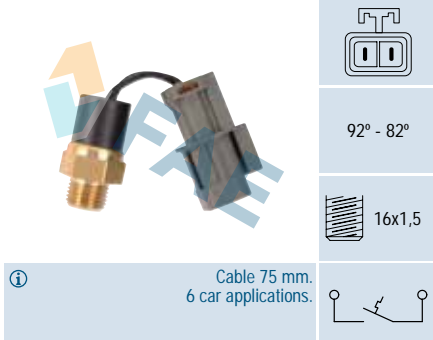

Ref. 37560

Suitable / Reemplaza:
Nissan 21595-36A00

92° - 82°

16x1,5

Cable 75 mm.
6 car applications.

Ref. 37620

Suitable / Reemplaza:
Mazda BJ01-18-840
E508-18-840 A
F8B5-18-840 A