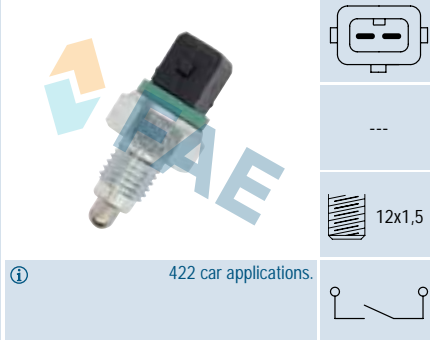

① 422 car applications.

Ref. 40605 *NEW*

 Suitable / Reemplaza:
G.M. 9161022
Nissan 32005-00QAB
 77008-08088
Opel 4500722
Renault 77 00 808 088

① 110 car applications.

Ref. 40650

 Suitable / Reemplaza:
Citroën 96.018.108
 2257.33
 2257.41
Fiat 9601810880
Peugeot 2257.33
 2257.41