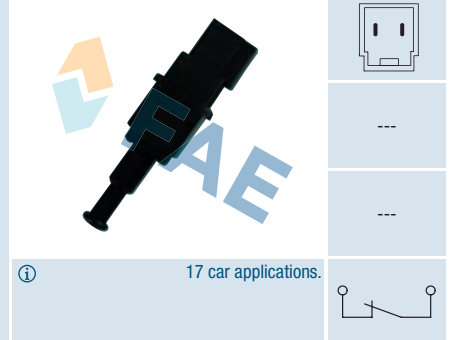

Nissan 25320-BR00A

 ⓘ Clutch pedal switch.
 Interruptor embrague.
 Interrupteur d'embrayage.
 18 car applications.

Ref. 24490
Suitable / Reemplaza:

Nissan 25320-70J00

ⓘ 17 car applications.

Ref. 24460
Suitable / Reemplaza: