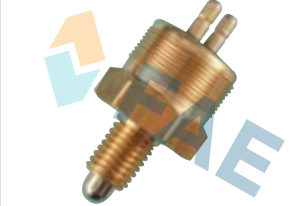

 Cable 240 mm.
 9 car applications.

Ref. 40410

Suitable / Reemplaza:
Scania 311969

Truck applications.

Ref. 40350

Suitable / Reemplaza:
M. Ibérica 01500511-0
 01505873-0

8 car applications.

Ref. 40420