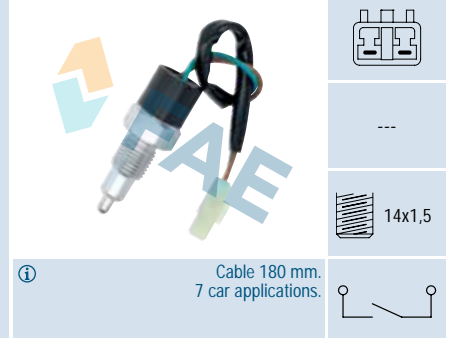

 Cable 270 mm.
 206 car applications.

Ref. 40520

Suitable / Reemplaza:
 Alfa Romeo 60806108
 60810259
 60811423
 Fiat 46410523
 7588520
 7615564

308 car applications.

Ref. 40581

Suitable / Reemplaza:
 Rover IGM 500011