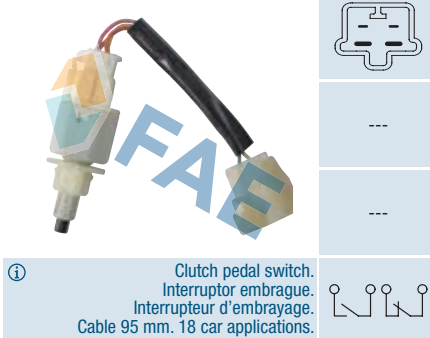

 ⓘ Cable 120 mm.
 13 car applications.

Ref. 24604 NEW
Suitable / Reemplaza:
Opel 4706296
Suzuki 37740-80G10-000

 ⓘ Clutch pedal switch.
 Interruptor embrague.
 Interrupteur d'embrayage.
 Cable 95 mm. 18 car applications.