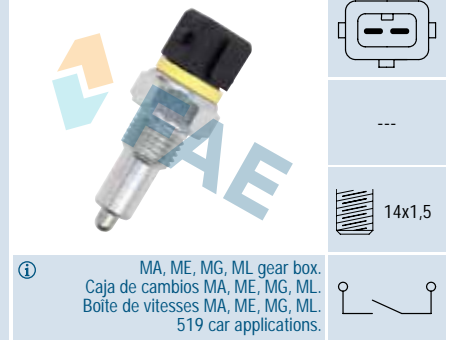

MA, ME, MG, ML gear box.
Caja de cambios MA, ME, MG, ML.
Boîte de vitesses MA, ME, MG, ML.
519 car applications.