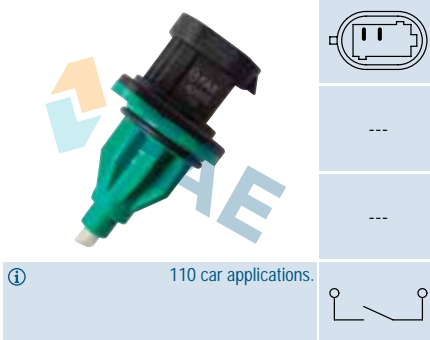

① 422 car applications.

Ref. 40605 *NEW*

 Suitable / Reemplaza:
G.M. 9161022
Nissan 32005-00QAB
 77008-08088
Opel 4500722
Renault 77 00 808 088

① 110 car applications.

Ref. 40650

 Suitable / Reemplaza:
Citroën 96.018.108
 2257.33
 2257.41
Fiat 9601810880
Peugeot 2257.33
 2257.41