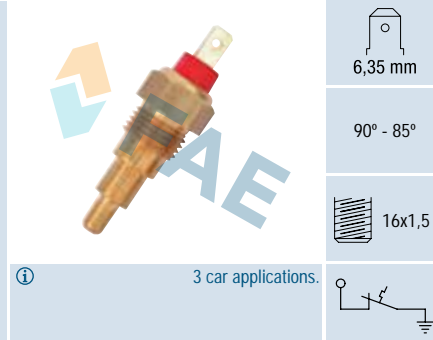

6,35 mm

90° - 85°

16x1,5

3 car applications.