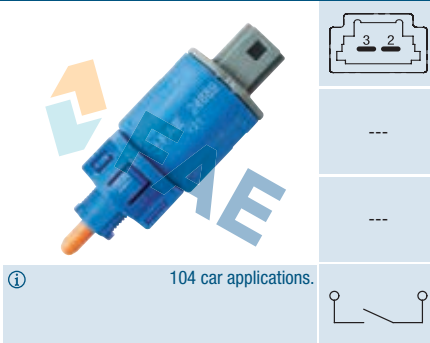

Ref. 24889 NEW

Suitable / Reemplaza:
Renault 25 32 500 05R
25 32 532 87R

① 104 car applications.

Ref. 24896

Suitable / Reemplaza:
Citroën 4534.28
Fiat 9639888380
Peugeot 4534.28