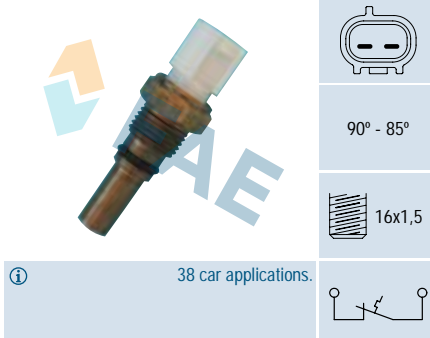

Ref. 36540

Suitable / Reemplaza:
Toyota 89428-33010

90° - 85°

38 car applications.

Ref. 36570

Suitable / Reemplaza:
Toyota 89428-15020
89428-15030