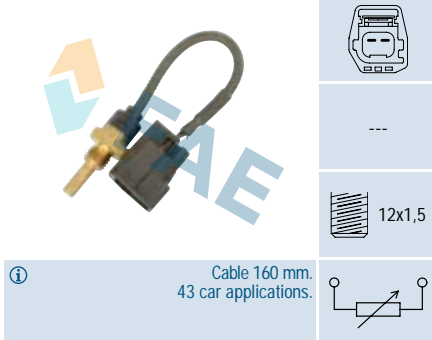

Suitable / Reemplaza:
 Volvo 8627679

10x1,25

① Cable 462 mm.
 24 car applications.

Ref. 32425

Suitable / Reemplaza:
Volvo 9125463

12x1,5

Cable 160 mm.
43 car applications.

Ref. 32460