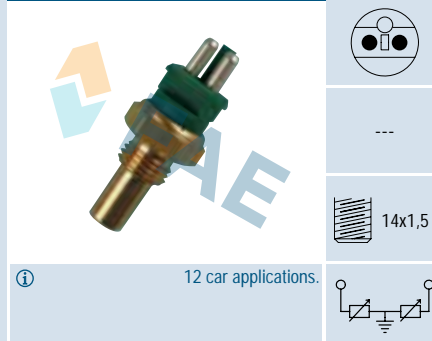

14x1,5

12 car applications.