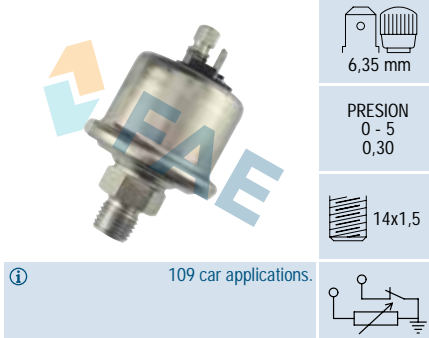

Cable 280 mm.
 2 car applications.

6,35 mm

PRESION 0 - 8

14x1,5

Ref. 14560

Suitable / Reemplaza:

G.M. 09279853
90040918
Opel 1252553
1252558

Ref. 14610