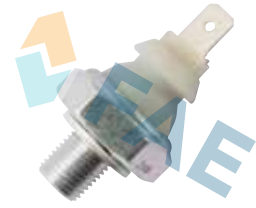

Ref. 12910

Suitable / Reemplaza:
Audi-VW 056 919 081
056 919 081 E

6,35 mm

PRESION
1,80

10x1

Contact normally OPEN.
Manocontacto modelo CONECTA.
Contact OUVERT.
324 car applications.