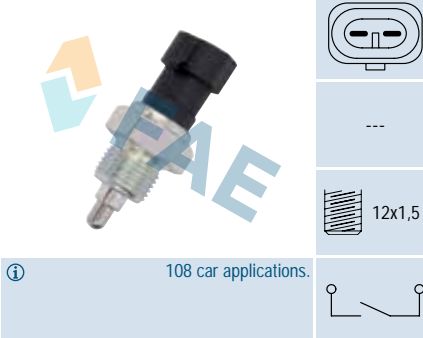

Ref. 40511

Suitable / Reemplaza:
G.M. 12486100
55583570
Opel 1239109
1239125

108 car applications.

Ref. 40580

Suitable / Reemplaza:
Honda 35600-689-003
35600-PA5-003, 13
35600-PB1-003
35600-PD2-003
35600-PE0-013
35600-PE1-951
35600-PG7-003
35600-PK5-003
Land Rover CDU51L
Rover BNP 3520, 4626
CDU 51
DBP 9237,9877
FDU 2766
UMB 100040