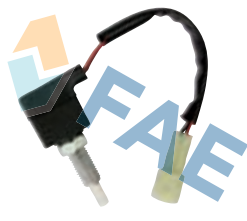

Ref. 24546 NEW
Suitable / Reemplaza:

Hyundai 93810-25100
 93810-25300

ⓘ 10 car applications.

Ref. 24542
Suitable / Reemplaza:

Hyundai 93840-23900
 93840-24000
 93840-24100

 ⓘ Clutch pedal switch.
 Interruptor embrague.
 Interrupteur d'embrayage.
 Cable 135 mm. 40 car applications.