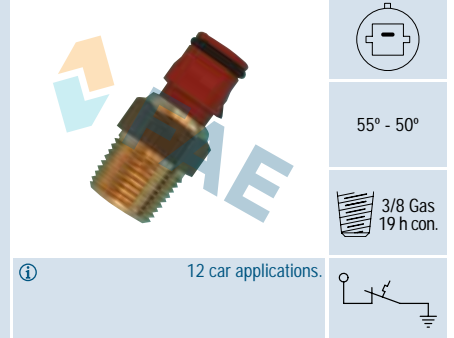

Ref. 36520

Suitable / Reemplaza:

G.M. 96060143
96063056
96065661
Holden 1760070821
Suzuki 17600-70821
17680-60B10
17680-70B10

98° - 93°

7 car applications.

Ref. 36560

Suitable / Reemplaza:
Holden 8942712090
Toyota 89427-12090