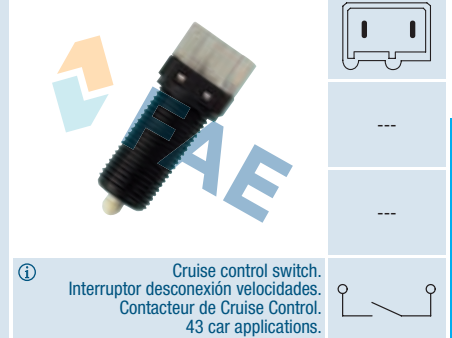

Ref. 24450

Suitable / Reemplaza:

G.M. 94118754
94362930
1953659
Ford
Isuzu 8-94118-754-0
8-94118-754-1
8-94362-930-0
Nissan 25320-01B00
25320-0T000
25320-21P00
25320-75A00
Opel 1240552
Subaru 83311-AA010

ⓘ 143 car applications.

Ref. 24470

Suitable / Reemplaza:

Mercedes 000 545 87 09

ⓘ 54 car applications.

Ref. 24454 NEW

Suitable / Reemplaza:

Nissan 25320-BC60A
25320-BC60B
25320-JY00A
Renault 25 32 0BC 60B
25 32 0JY 00A

ⓘ Clutch pedal switch.
Interruptor embrague.
Interrupteur d'embrayage.
29 car applications.

Ref. 24480

Suitable / Reemplaza:

Chrysler T0-781615
Renault 77 00 781 615

ⓘ Cruise control switch.
Interruptor desconexión velocidades.
Contacteur de Cruise Control.
43 car applications.

Ref. 24455 NEW

Suitable / Reemplaza:

Nissan 25320-BR00A

ⓘ Clutch pedal switch.
Interruptor embrague.
Interrupteur d'embrayage.
18 car applications.

Ref. 24490

Suitable / Reemplaza:

Nissan 25320-70J00

ⓘ 17 car applications.

Ref. 24460

Suitable / Reemplaza:

BMW 61 31 1 378 207
61 31 1 378 208
61 31 1 378 209
61 31 8 360 420

ⓘ 127 car applications.

Ref. 24495

Suitable / Reemplaza:

Nissan 25320-4M400
25320-4M40A
Renault 25 32 04M 400

ⓘ 136 car applications.

Ref. 24465

Suitable / Reemplaza:

BMW 61 31 1 378 210
61 31 8 360 421
8 360 421
G.M. 90494519
90569685
Opel 1239435
1239443

ⓘ Clutch pedal switch.
Interruptor embrague.
Interrupteur d'embrayage.
273 car applications.

Ref. 24496 NEW

Suitable / Reemplaza:

Nissan 25300-4M400
25300-AT300
25300-AT30A
Renault 25 30 0AT 300

ⓘ 87 car applications.