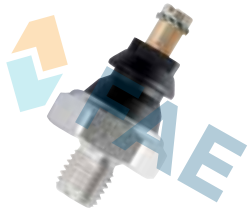

Ref. 10020

Suitable / Reemplaza:
Bosch 0344101072

PRESION
0,25 ÷ 0,50

10x1

4 car applications.