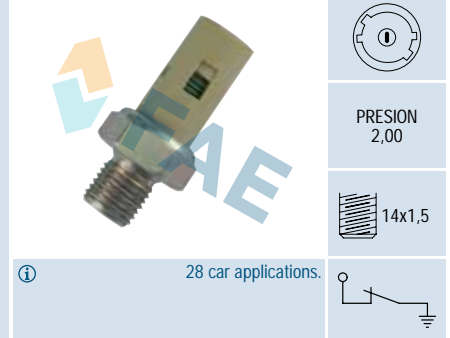

Ref. 12360

Suitable / Reemplaza:

Renault 77 00 771 827