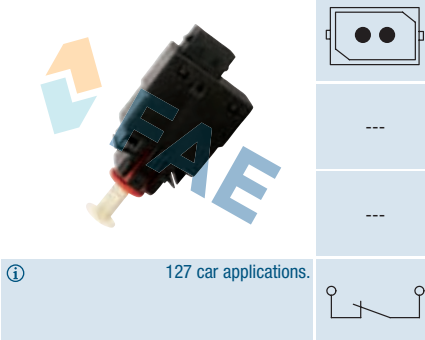

Ref. 24460

Suitable / Reemplaza:

BMW 61 31 1 378 207
61 31 1 378 208
61 31 1 378 209
61 31 8 360 420

ⓘ 127 car applications.

Ref. 24495

Suitable / Reemplaza:

Nissan 25320-4M400
25320-4M40A
Renault 25 32 04M 400