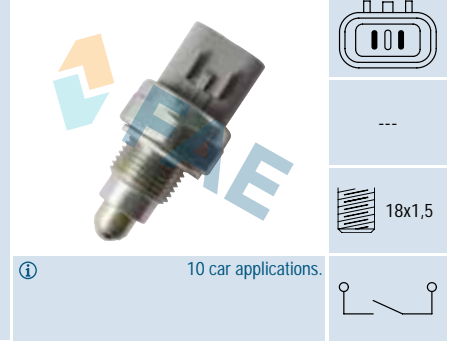

Ref. 40895

Suitable / Reemplaza:

Hyundai 93860-49600
Kia OK30A 17640
93860 49600

43 car applications.

Ref. 40901 *NEW*

Suitable / Reemplaza:

Citroën 2257.57
Mitsubishi 8614A094
Peugeot 2257 57

23 car applications.

Ref. 40896

Suitable / Reemplaza:

Hyundai 43869-23000
Kia 43869 23000

31 car applications.

Ref. 40902 *NEW*

Suitable / Reemplaza:

Chrysler 05191045AA
105191045AA
K05191045AA
Dodge 5191045AA
Fiat 105191045AA
K05191045AA
Jeep 5191045AA

10 car applications.

Ref. 40897

Suitable / Reemplaza:

Hyundai 93860-3A001

Cable 315 mm.
9 car applications.

Ref. 40915 *NEW*

Suitable / Reemplaza:

Renault 89 83 500 629
Suzuki 25354-78E50-000

Cable 240 mm.
9 car applications.

4

Ref. 40898 *NEW*

Suitable / Reemplaza:

Hyundai 93860-02510
Kia 93860 02510

Cable 190 mm.
13 car applications.

Ref. 40920

Suitable / Reemplaza:

Chrysler 4741 121
5600 716 3
6178267
Ford 88VB-15520-AA
G.M. 14069600
23049569
Isuzu 8-97028-167-0

45 car applications.

Ref. 40900

Suitable / Reemplaza:

Citroën 2257.62
Mitsubishi 8614A095
Peugeot 2257.62

Cable 362 mm.
3 car applications.

Ref. 40921

Suitable / Reemplaza:

Ford 1461586
4526441
4C1T-15520-AB

55 car applications.