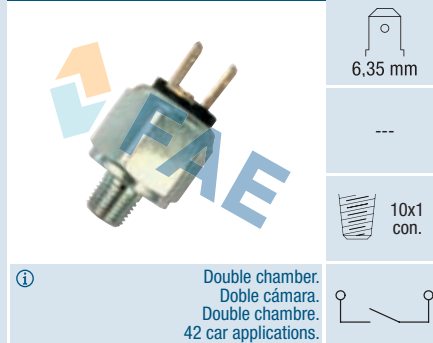

6.35 mm

10x1
con.

① Double chamber.
Doble cámara.
Double chambre.
42 car applications.