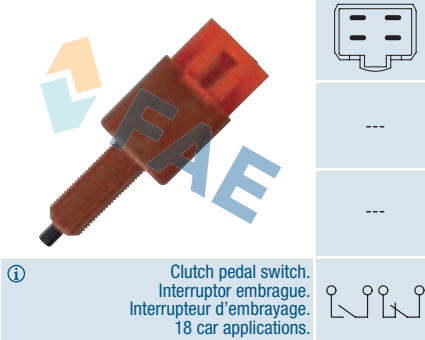

Ref. 24455 NEW

Suitable / Reemplaza:

Nissan 25320-BR00A

ⓘ Clutch pedal switch.
Interruptor embrague.
Interrupteur d'embrayage.
18 car applications.

Ref. 24490

Suitable / Reemplaza:

Nissan 25320-70J00