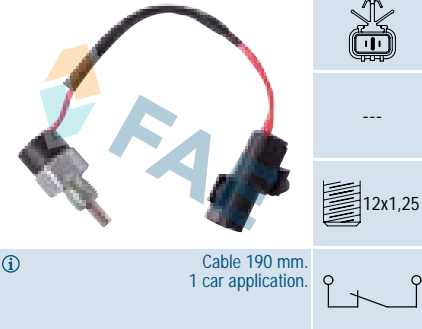

Ref. 41249 *NEW*

Suitable / Reemplaza:
Mitsubishi MD-738316
MD-528025

12x1,25

Cable 190 mm.
1 car application.