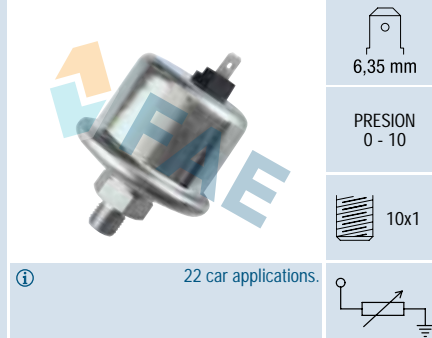

Ref. 14650

Suitable / Reemplaza:

Renault Trucks 4021692040
Talbot 4021692040