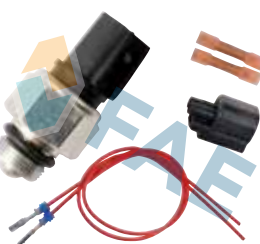

Ref. 40599 NEW

Suitable / Reemplaza:

1. Volvo 30787817

16x1

Cable 320 mm.
2 car applications.

Ref. 40595

Suitable / Reemplaza:

1. Ford 1087523
   1433084
   1441361
   6M2T-15520-AA
   XS4T-15520-AA
   XS4T-15520-AB
   Jaguar C2S 22710
   C2S 44848
   Mazda JC01-17-640
   JC01-17-640A
   Volvo 30774465