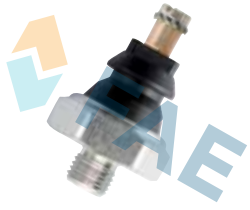

PRESION
0,30

1/8x28
BSP

151 car applications.

Ref. 10160

Suitable / Reemplaza:
Universal

PRESION
0,25

10x1,5

2 car applications.