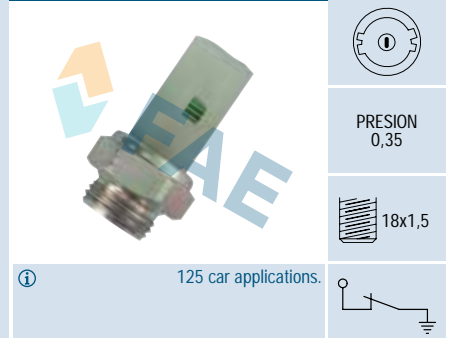

Citroën 75.492.054
95.492.930
95.495.551
95.578.879

Peugeot 1131.41

**Ref. 12380**

Suitable / Reemplaza:

Chrysler TO-771828

Renault 60 01 055 056
77 00 771 828

Volvo 3343237
3343237-8

Ref. 12390