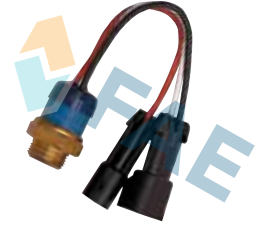

Ref. 38090

Suitable / Reemplaza:
Alfa Romeo 60543482
60593572
60806748
Fiat-Lancia 7576345
7596228

92° - 87°
97° - 92°

Cable 250 mm.
39 car applications.

Ref. 38050

Suitable / Reemplaza:
G.M. 90336732
Opel 1341019