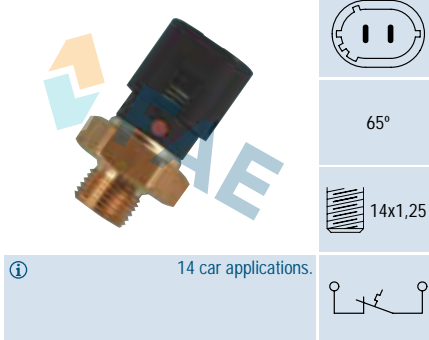

3

Ref. 35700

Suitable / Reemplaza:
Renault 77 00 790 581

65°

14x1,25

14 car applications.

Ref. 35780

Suitable / Reemplaza:
Mercedes 006 545 37 24