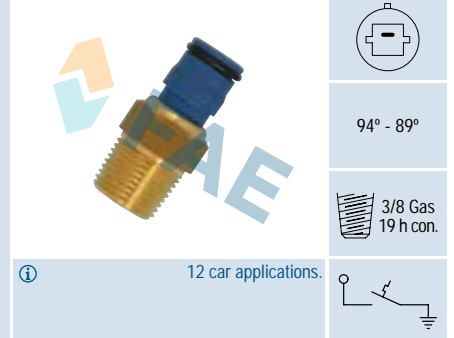

94° - 89°

12 car applications.