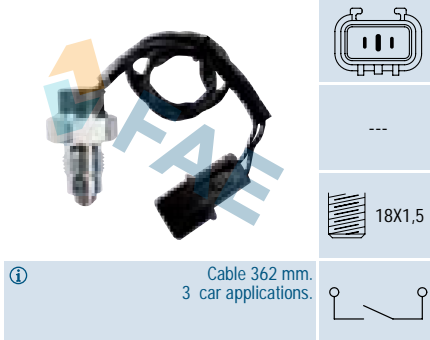

Ref. 40900

Suitable / Reemplaza:

Citroën 2257.62
Mitsubishi 8614A095
Peugeot 2257.62

Cable 362 mm.
3 car applications.

Ref. 40921

Suitable / Reemplaza:

Ford 1461586
4526441
4C1T-15520-AB