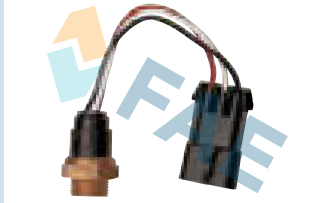

Ref. 38290

Suitable / Reemplaza:
Fiat 82470016

88° - 83°
92° - 87°

Cable 190 mm.
5 car applications.