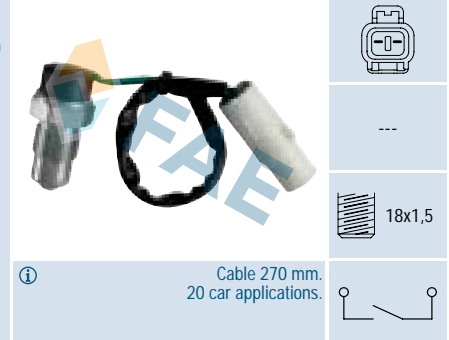

① 86 car applications.

Ref. 40845

Suitable / Reemplaza:
Suzuki 24750-62JE0-000
Toyota 84210-14030
84210-14040
84210-60030

① Cable 270 mm.
20 car applications.

Ref. 40846

Suitable / Reemplaza:
 G.M. 94848874
 Holden 8421012040
 Porsche 997 613 180 01
 Toyota 84210-04010
 84210-0K010
 84210-12040
 84210-52050
 84222-12010
 VW J84 210 120 40