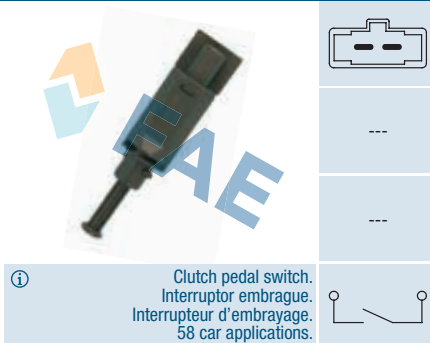

① Clutch pedal switch.
Interruptor embrague.
Interrupteur d'embrayage.
58 car applications.

Ref. 24784 **NEW**

Suitable / Reemplaza:

Chevrolet 95368628
96436331
96440925
96552789
96874570
Daewoo 96436331
96440925
96552789
G.M. 96 368 628
96 440 925
96 874 570