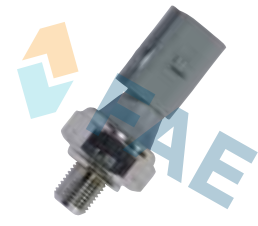

Ref. 12840

Suitable / Reemplaza:
Mercedes 005 153 05 28

PRESION 1,50

10x1

2 car applications.