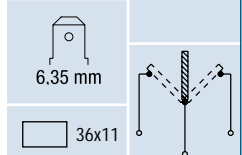

Suitable / Reemplaza:
Fiat 4132032
Seat HB-952700.01
HB-952700.02