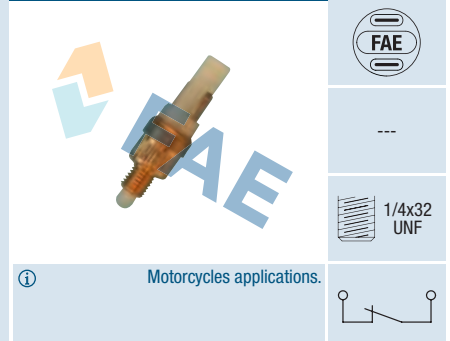

 ⓘ Cable 90 mm.
 7 car applications.

Ref. 24730
Suitable / Reemplaza:

Nissan 16841-D6200

14x1,5

ⓘ Truck applications.

Ref. 24740
Suitable / Reemplaza:

Derbi
Universal motos

1/4x32 UNF