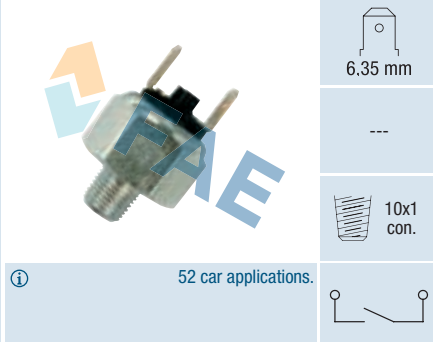

Ref. 21020

Suitable / Reemplaza:

Audi-VW 113 945 515 H
M.B.Trucks 000 545 22 09
Skoda 193 595 294

6.35 mm

10x1
con.

① 52 car applications.

Ref. 21070

Suitable / Reemplaza:

Jaguar DAC 3719
Rover 21B 291 L
560 793
Talbot 1800399
5043593