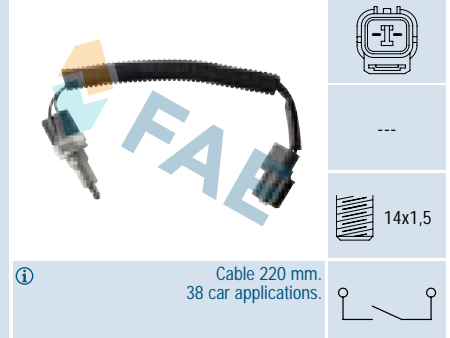

Cable 220 mm.
38 car applications.