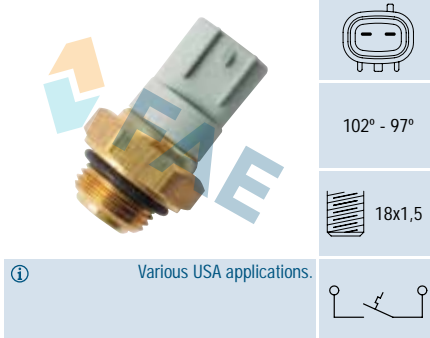

Ref. 36530

Suitable / Reemplaza:
G.M. 96065720

102° - 97°

Various USA applications.

Ref. 36565

Suitable / Reemplaza:
Daihatsu 8343087104000