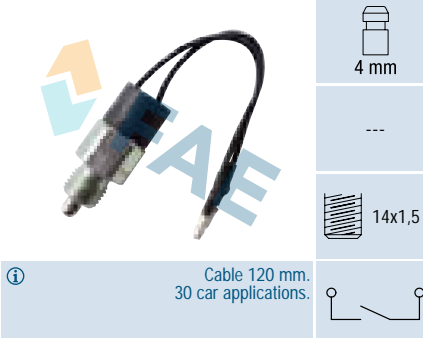

Cable 120 mm.
30 car applications.

Ref. 40585

Suitable / Reemplaza:
Honda 35600-P20-003