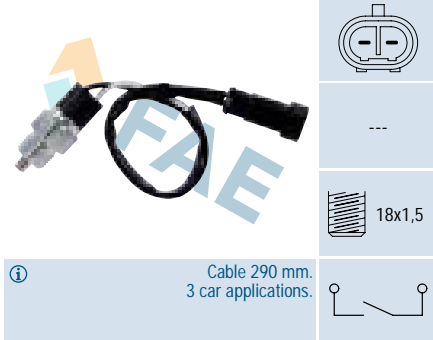

① 490 car applications.

Ref. 40843 *NEW*

Suitable / Reemplaza:
Suzuki 24731-62JE0-000
Toyota 84540-52060

① Cable 445 mm.
6 car applications.

Ref. 40831

Suitable / Reemplaza:

- Fiat 46817710
- 55189238

① Cable 290 mm.
3 car applications.