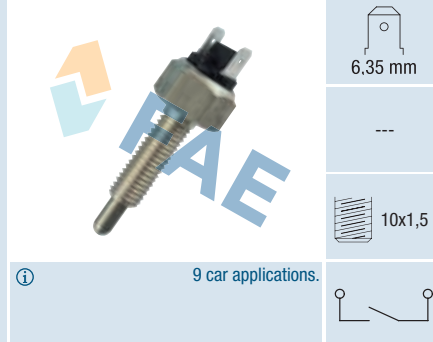

6,35 mm

10x1,5

9 car applications.

Ref. 24200

Suitable / Reemplaza:

G.M. 09289311
90059582
Opel 1240590
Rover ACU 7434
Saab 85 30 792
85 48 802
85 77 702
85 77 736