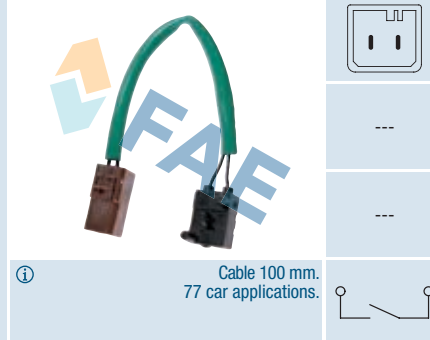

Suitable / Reemplaza:

Citroën 2127.78
Peugeot 2127.78

Cable 100 mm.
77 car applications.

Ref. 24901

Suitable / Reemplaza:

G.M. 93197677
Nissan 25320-00Q0B
Opel 4419589
Renault 25 32 500 06R
82 00 168 239
82 00 276 359