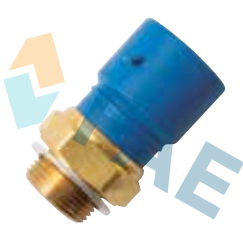

Ref. 38245

Suitable / Reemplaza:
Volvo 30853464

87° - 80°
97° - 90°

Models with Air Conditioned.
Modelos con Aire Acondicionado.
Modèles avec Air Conditionné.
8 car applications.