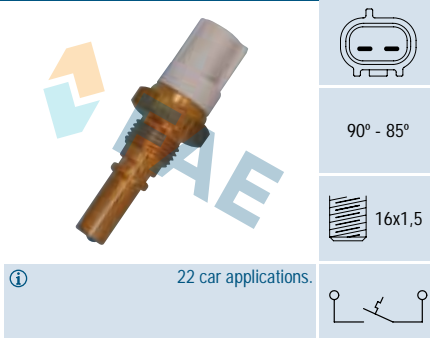

Ref. 36545

Suitable / Reemplaza:
Toyota 89428-20110

90° - 85°

22 car applications.

Ref. 36580

Suitable / Reemplaza:
Toyota 89428-14070