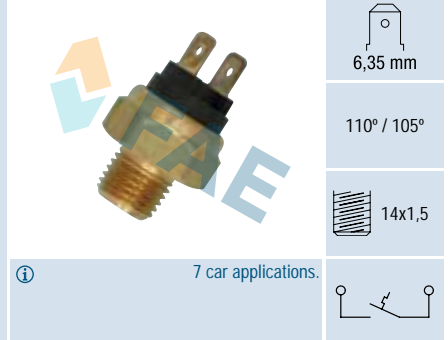

6.35 mm

110° / 105°

14x1,5

7 car applications.