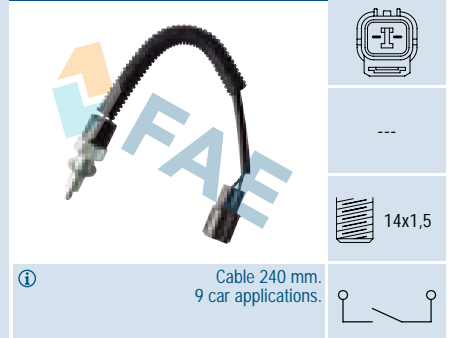

Cable 240 mm.
9 car applications.