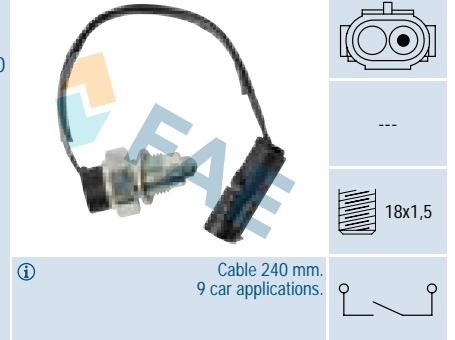

10 car applications.

Ref. 40897

Suitable / Reemplaza:

Hyundai 93860-3A001

Cable 315 mm.
9 car applications.

Ref. 40915 *NEW*

Suitable / Reemplaza:

Renault 89 83 500 629
Suzuki 25354-78E50-000