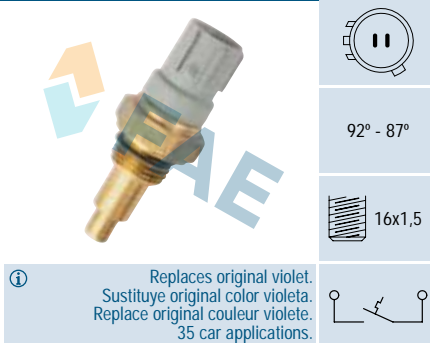

92° - 87°

16x1,5

① Replaces original violet.
Sustituye original color violeta.
Replace original couleur violette.
35 car applications.

Ref. 36435

Suitable / Reemplaza:
Honda 37761PDA-E01