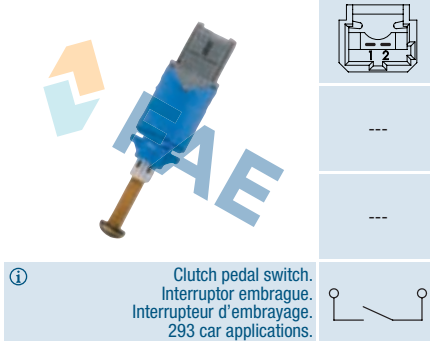

Suitable / Reemplaza:

Citroën 2127.78
Peugeot 2127.78

Cable 100 mm.
77 car applications.

Ref. 24901

Suitable / Reemplaza:

G.M. 93197677
Nissan 25320-00Q0B
Opel 4419589
Renault 25 32 500 06R
82 00 168 239
82 00 276 359