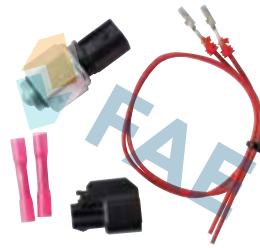

Ref. 40598 NEW

Suitable / Reemplaza:

1. Volvo 31219025

16x1

Cable 310 mm.
8 car applications.