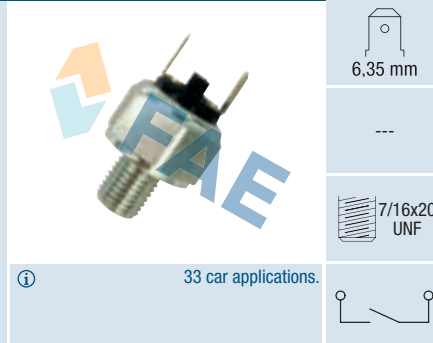

6.35 mm

7/16x20
UNF

① 33 car applications.