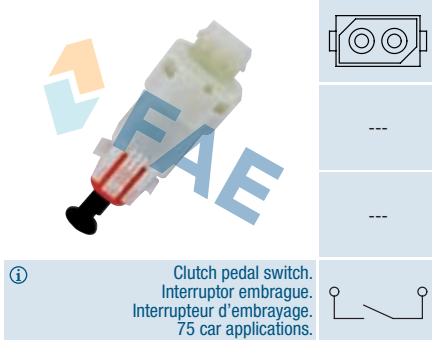

Ref. 24496 NEW
Suitable / Reemplaza:

Nissan 25300-4M400
 25300-AT300
 25300-AT30A
Renault 25 30 0AT 300

ⓘ 87 car applications.

Ref. 24499

Suitable / Reemplaza:

BMW 61 31 1 378 210
G.M. 90458543
 90492444
Opel 1239427
 1239431