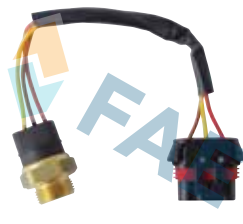

Ref. 38065

Suitable / Reemplaza:
G.M. 90307999
Opel 1846320

110° - 105°
120° - 115°

Models with Air Conditioned.
Modelos con Aire Acondicionado.
Modèles avec Air Conditionné.
Cable 250 mm. 35 car applications.