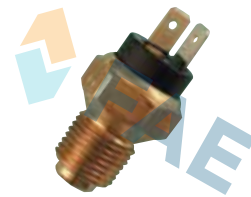

107°

① Replaces original white.
Sustituye original color blanco.
Remplace original couleur blanche.
6 car applications.