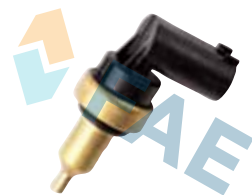

9 mm

① 336 car applications.

Ref. 32680

Suitable / Reemplaza:
AMC 905926
914847
3154696
3200062
Chrysler 1842555
Ford B7A-10884A
CODF-A
C1AZ-A

1/4x18
NPTF

① Various USA applications.

Ref. 32710

Suitable / Reemplaza:
Mercedes 000 542 51 18
000 905 07 00
099 905 38 00
Mitsubishi MN-960160
Smart (MCC) 000 542 51 18
000 905 07 00
0003118V002000000