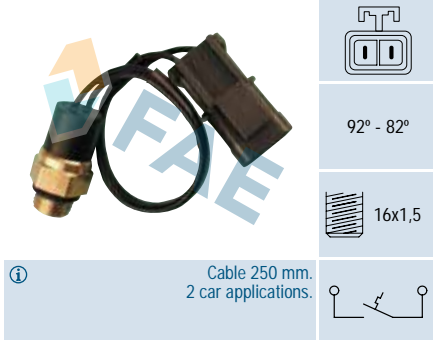

Ref. 37540

Suitable / Reemplaza:
Nissan 21595-01E00

92° - 82°

16x1,5

Cable 250 mm.
2 car applications.

Ref. 37601

Suitable / Reemplaza:
Chevrolet 14043275