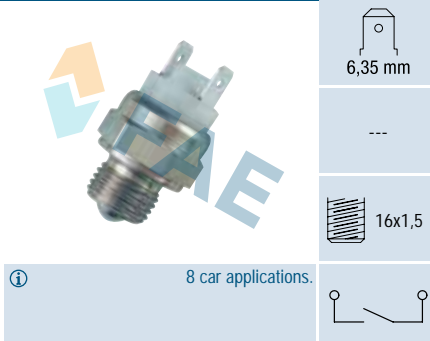

Ref. 40630

Suitable / Reemplaza:
Lada 2121-3710180

---

① 8 car applications.

Ref. 40661

Suitable / Reemplaza:
VW 008 945 415