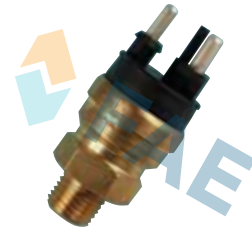

① 109 car applications.

Ref. 34230

Suitable / Reemplaza:
Renault 77 00 805 612

115°

28 car applications.

Ref. 34310

Suitable / Reemplaza:
Mercedes 006 545 91 24

100°