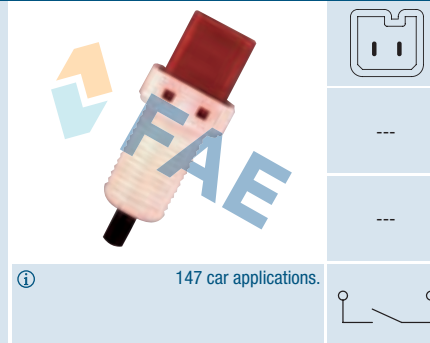

① 147 car applications.

Ref. 24890

Suitable / Reemplaza:
Dacia 7700414986
G.M. 9160984
Nissan 25320-00QAB
Opel 4414063
4500684
Renault 77 00 414 986