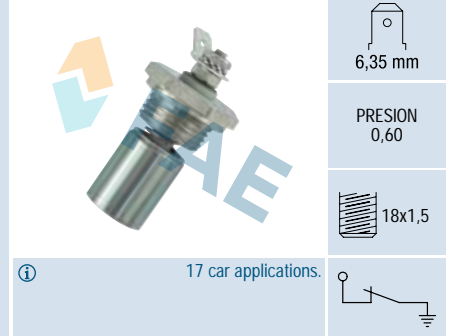

Suitable / Reemplaza:

Citroën 5.464.665
5.490.801
75.413.615
75.490.801
95.495.159
5495159

Fiat

**Ref. 12340**

Suitable / Reemplaza:

Peugeot 1131.38

**Ref. 12260**

Suitable / Reemplaza: