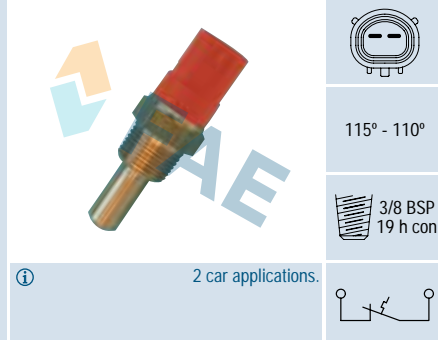

50°

3/8 BSP
19 h con

① Cable 135 mm.
5 car applications.

Ref. 36400

Suitable / Reemplaza:
Hyundai 25360-37250
Mitsubishi MB-439576
MB-568959

115° - 110°

3/8 BSP
19 h con

① 2 car applications.