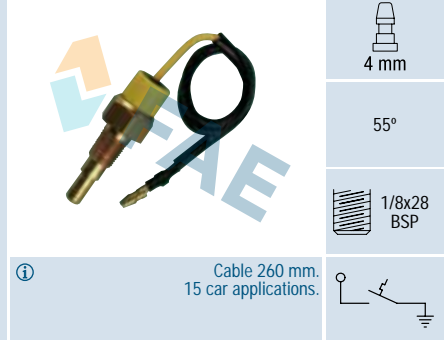

4 mm

55°

1/8x28
BSP

Cable 260 mm.
15 car applications.