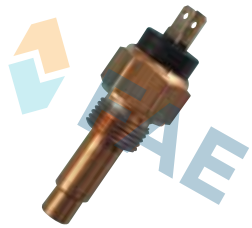

Ref. 34260

Suitable / Reemplaza:
Alfa Romeo 60563390

115°

1 car application.