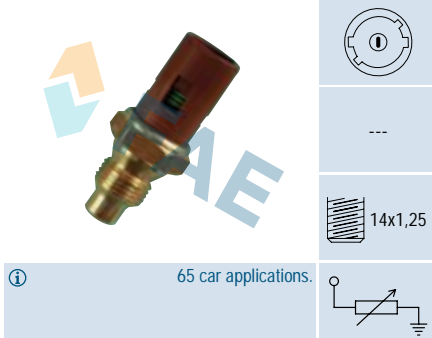

Ref. 32240

Suitable / Reemplaza:

Chrysler T0-771821
Renault 77 00 771 821
77 00 784 113

Ref. 32280

Suitable / Reemplaza:

Citroën 0242.64
Peugeot 0242.64