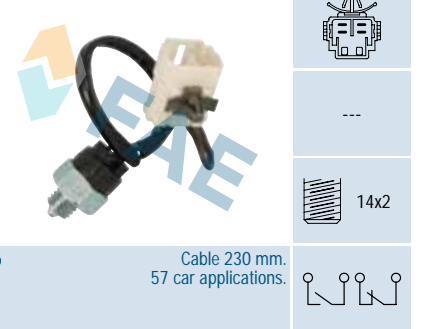

 Cable 230 mm.
 3 car applications.

Ref. 41280

 Suitable / Reemplaza:
 Mazda F522-17-640 B
 F522-17-640 C
 F523-17-640 B
 G5F1-17-640 A
 G5F1-17-640 B

14x2

 Cable 230 mm.
 57 car applications.

Ref. 41249 *NEW*