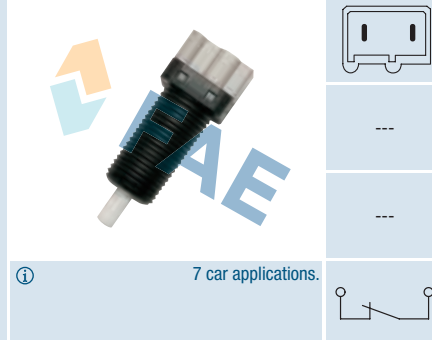

①

7 car applications.