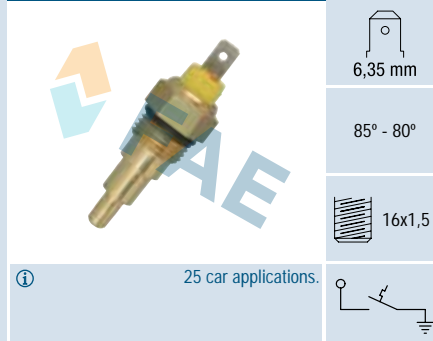

6,35 mm

85° - 80°

16x1,5

25 car applications.