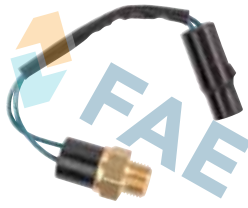

Ref. 36610

Suitable / Reemplaza:

G.M. 94116917
94411169
94411494

Hyundai 25360-21100,110
25360-21200.201
25360-21301
25360-24000
25360-24050
25360-28000
25360-32100

Isuzu 8-94116-917-0
8-94411-494-0
8-94411-494-1

Mitsubishi 25360-24000

85° - 80°

16x1,5

① Cable 185 mm.
6 car applications.