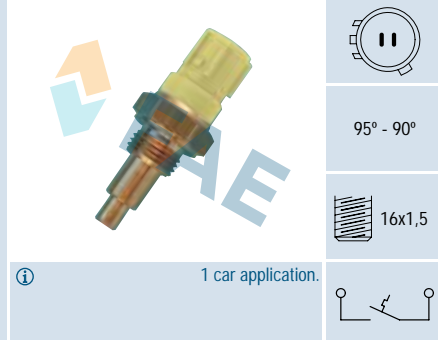

Ref. 36360

Suitable / Reemplaza:
Nissan 21595-01B00
21595-03B60

90° - 83°

16x1,5

① Cable 125 mm.
5 car applications.

Ref. 36410

Suitable / Reemplaza:
Honda 37773-P13-004

95° - 90°