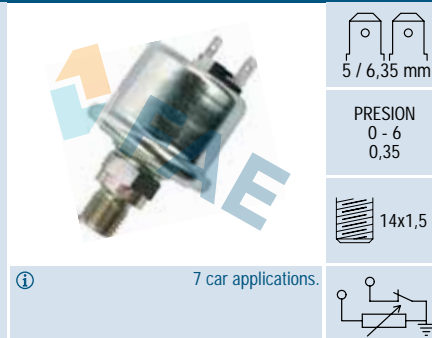

Pegaso 699.209

Ref. 14670

Suitable / Reemplaza:

Chrysler T0-755752
Renault 77 00 755 752

Ref. 14700

Suitable / Reemplaza:
Nissan 25070-G9604

PRESION
0 - 8

2 car applications.