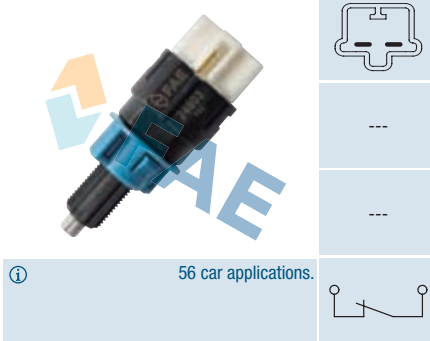

Ref. 24603 NEW

Suitable / Reemplaza:

Honda 35350-S5A-J02
Mitsubishi MN-103232
MR-141210
MR-228924

ⓘ 56 car applications.