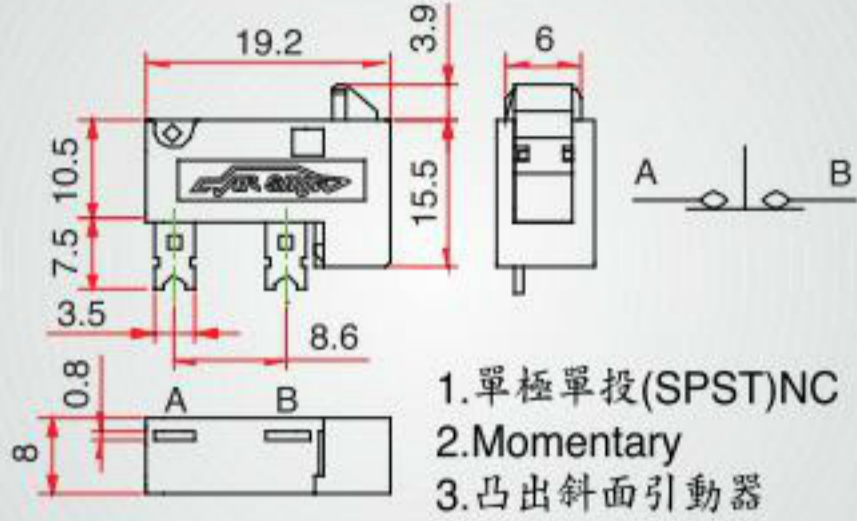

MICRO SWITCH

CS-160001

1. 單極單投(SPST)NC
2. Momentary
3. 凸出斜面引動器

E-102152-50