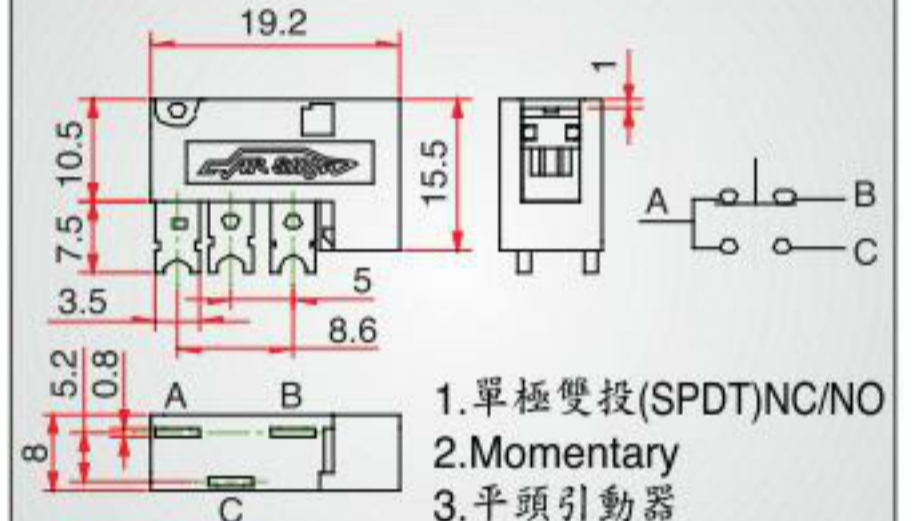

CS-160006

1. 單極雙投(SPDT)NC/NO
2. Momentary
3. 平頭引動器

E-102190-19