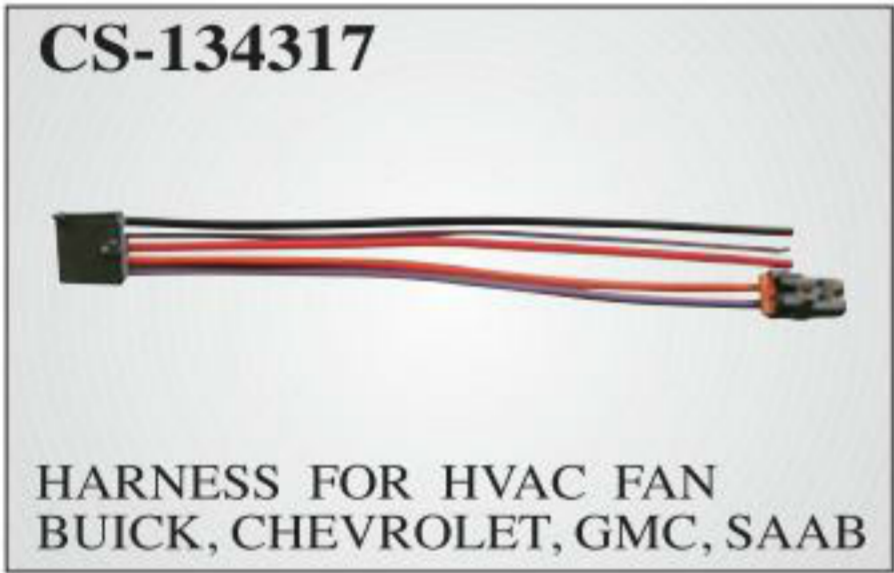

CS-134305

MAP SENSOR CONNECTOR
GM 12129946 / 15306314 / 88987997

CS-134306

COOLANT TEMP. SENDER SWITCH
CONNECTOR
GM 12126458

CS-134307

NEUTRAL SAFETY /
RANGE SENSOR CONNECTOR
GM 12101830

HOUSING CONNECTOR WIRE