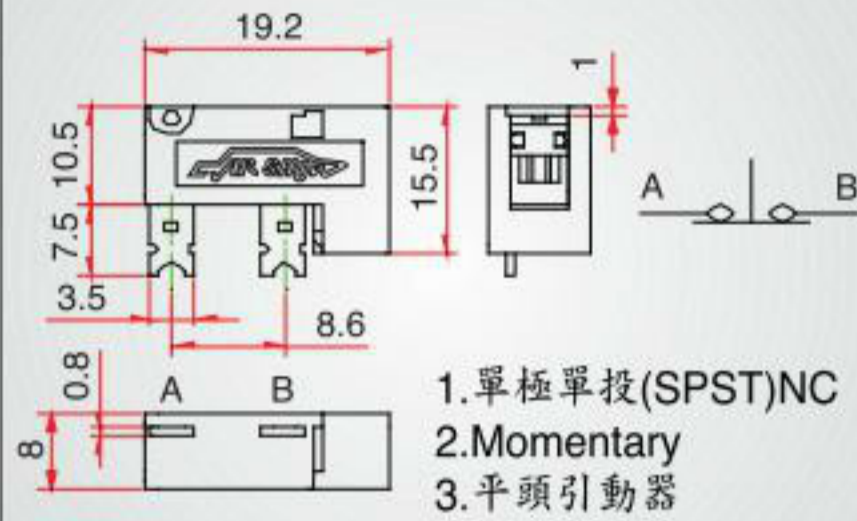

CS-160002

1. 單極單投(SPST)NC
2. Momentary
3. 平頭引動器

E-102152-51