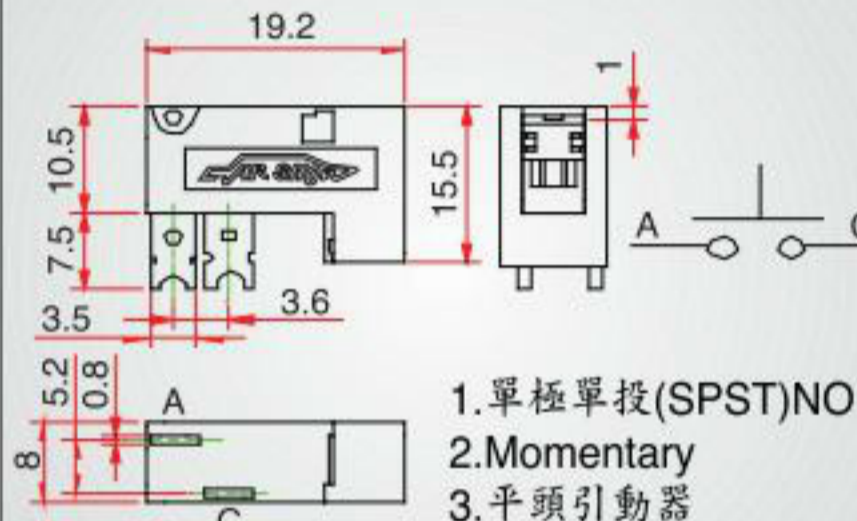

CS-160005

1. 單極單投(SPST)NO
2. Momentary
3. 平頭引動器

E-102190-18