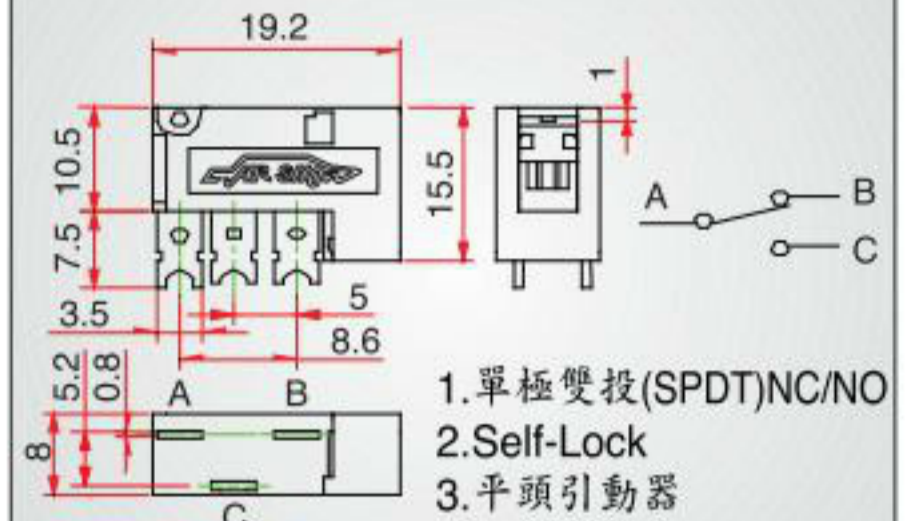

CS-160003

1. 單極雙投(SPDT)NC/NO
2. Self-Lock
3. 平頭引動器

E-102152-52