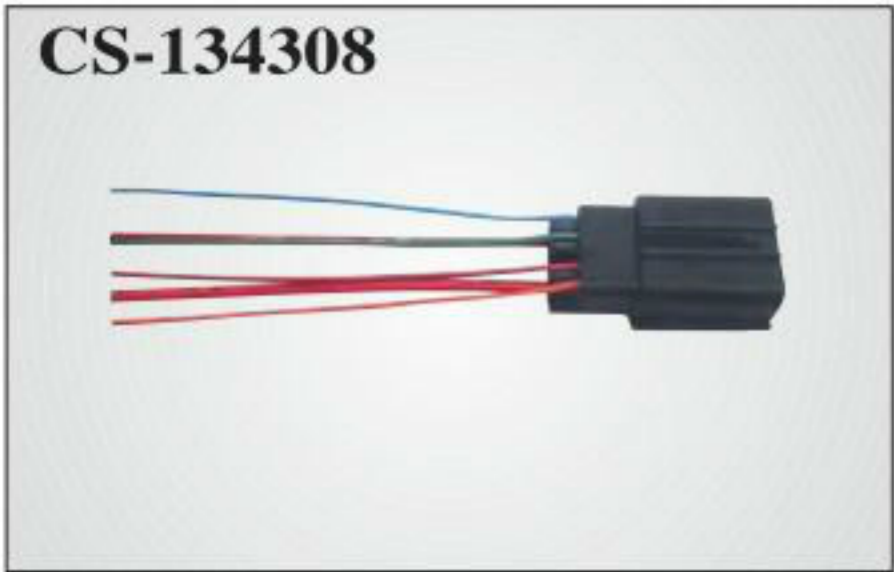

CS-134305

MAP SENSOR CONNECTOR
GM 12129946 / 15306314 / 88987997

CS-134306

COOLANT TEMP. SENDER SWITCH
CONNECTOR
GM 12126458

CS-134307

NEUTRAL SAFETY /
RANGE SENSOR CONNECTOR
GM 12101830

HOUSING CONNECTOR WIRE