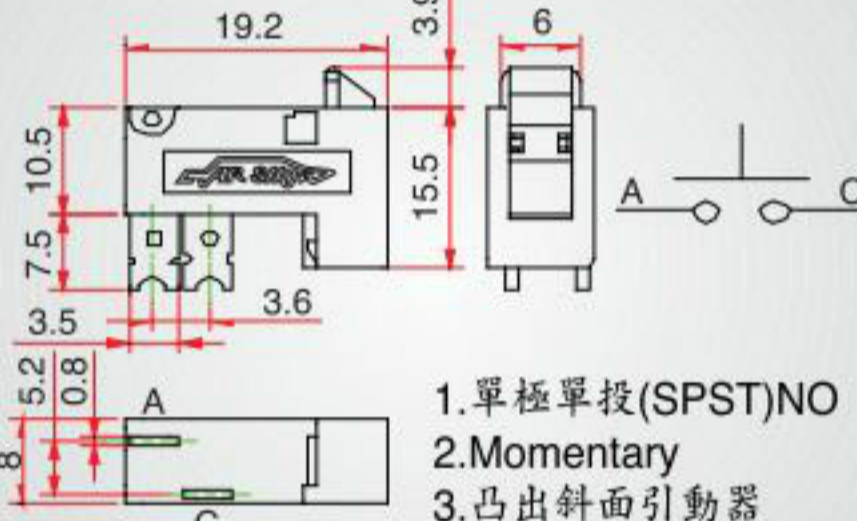

CS-160004

1. 單極單投(SPST)NO
2. Momentary
3. 凸出斜面引動器

E-102190-17